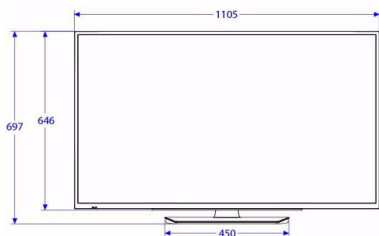

## Picture/Display

- Display: LED Full HD
- Diagonal screen size: 49 inch / 123 cm
- Aspect ratio: 16:9
- Panel resolution: 1920x1080p
- Brightness: 300 cd/m<sup>2</sup>
- Viewing angle: 178° (H) / 178° (V)

## Dimensions

- Set dimensions (W x H x D): 1105 x 645 x 43/73 mm
- Set dimensions with stand (W x H x D): 1105 x 697 x 235 mm
- Product weight: 10.6 kg
- Product weight (+stand): 11.5 kg

Issue date 2019-05-16