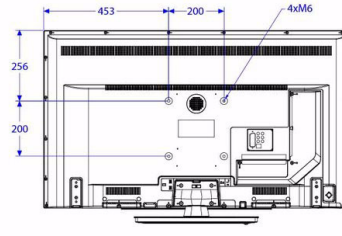

## Dimensions

- Set dimensions (W x H x D): 1105 x 645 x 43/73 mm
- Set dimensions with stand (W x H x D): 1105 x 697 x 235 mm
- Product weight: 10.6 kg
- Product weight (+stand): 11.5 kg

Issue date 2019-05-16