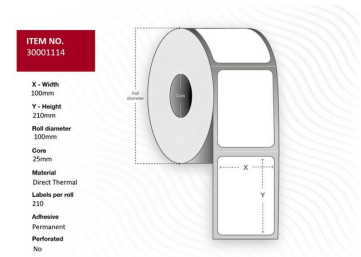

## Label 100 x 210 - Core 25. White. Uncoated. DT. Permanent. 210 labels per roll. 25 rolls per box

Capture offers a full assortment of thermal labels in various sizes and paper types. For special requests please contact your local sales office.

## Specifications

<b>Features</b>	<b>Adhesive type</b>	Permanent
	<b>Format</b>	Roll
	<b>Perforated</b>	Yes
	<b>Print technology</b>	Direct thermal
	<b>Product colour</b>	White
<b>Other features</b>	<b>Quantity per box</b>	5250 pc(s)
<b>Packaging content</b>	<b>Labels per roll</b>	210 pc(s)
	<b>Rolls per pack</b>	25
<b>Vendor information</b>	<b>Brand Name</b>	Capture
<b>Weight &amp; dimensions</b>	<b>Core diameter</b>	2.5 cm
	<b>Label height</b>	21 cm
	<b>Label width</b>	10 cm
	<b>Maximum roll diameter</b>	10 cm