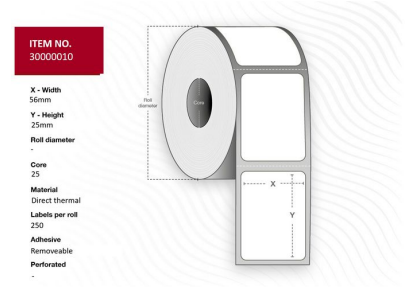

MPN: 30000010

Label 56x25 - Core 25. White. Top-coated. DT. Removable. 1.000 labels per roll. 24 rolls per box. With sensor hole

Capture offers a full assortment of thermal labels in various sizes and paper types. For special requests please contact your local sales office.

Specifications

Features	Adhesive type	Removable
	Format	Roll
	Number of rows	1
	Perforated	No
	Print technology	Direct thermal
	Product colour	White
	Shape	Rectangular
Other features	Quantity per box	24000 pc(s)
	Technical features	With sensor hole
Packaging content	Labels per roll	1000 pc(s)
	Rolls per pack	24
Vendor information	Brand Name	Capture
Weight & dimensions	Core diameter	2.5 cm
	Label height	2.5 cm
	Label width	5.6 cm
	Maximum roll diameter	8.3 cm