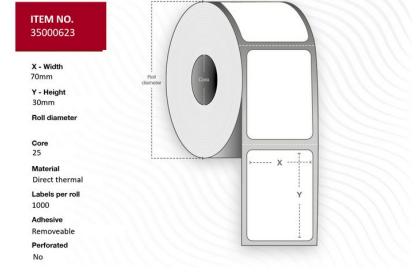

MPN: 35000623

Label 70 x 30 - Core 25. White. Premium. DT. Removable. 1.000 labels per roll. 4 rolls per box. Black Mark

Capture offers a full assortment of thermal labels in various sizes and paper types. For special requests please contact your local sales office.

Specifications

| | | |
|--------------------------------|---------------------------|----------------|
| Features | Adhesive type | Removable |
| | Format | Roll |
| | Perforated | No |
| | Print technology | Direct thermal |
| | Product colour | White |
| Other features | Quantity per box | 4000 pc(s) |
| | Technical features | Black Mark |
| Packaging content | Labels per roll | 1000 pc(s) |
| | Rolls per pack | 4 |
| Vendor information | Brand Name | Capture |
| Weight & dimensions | Core diameter | 2.5 cm |
| | Label height | 3 cm |
| | Label width | 7 cm |