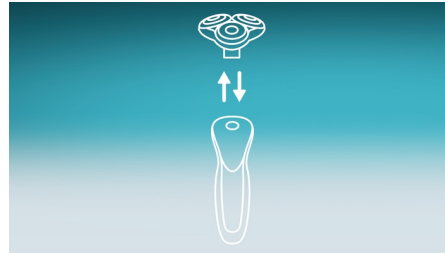

Simple replacement

1. Pull the shaving head off. 2. Replace the shavings head with a new one. 3. To reset the shaver, press and hold the on/off button for more than 5 seconds.