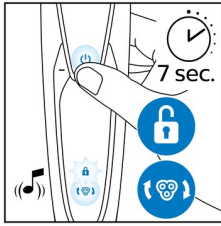

Improved Version

- The easiest way to keep your shaver at best
- Replacement reminder

Easy to use

- Reset your shaver after replacing shaving heads
- Replace your shaving heads in just two steps

Close and smooth

- GentlePrecision Blades cut close even on sensitive skin
- SkinGlide Rings with microspheres for a smoother glide

Highlights

How to reset your shaver

After replacing shaving heads, you can reset the replacement reminder by pressing the on/off button for more than 7 seconds. Otherwise, replacement trigger will turn off automatically after 9 successive shaves.