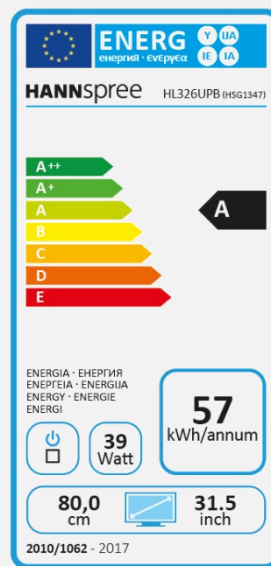

HL 326 UPB

31.5" / 80cm Diagonal
LED Backlight – Format 16:9

- 32" 16:9 LED Backlight Monitor
- 1920 x 1080 Full HD Resolution
- 178° / 178° Ultra-Wide Viewing Angle
- High Panel Brightness 300 nits
- Video Inputs: HDMI x 2
- Built-In Stereo Speakers 8W + 8W
- USB Media Player with Auto Play
- Wall-Mountable (VESA)
- Low Power Consumption
- Multi-Video Modes
- ECO Friendly
- Slim Metal Bezel

SPEAKERS, VESA

Built-In Stereo
Speakers
8W + 8W

VESA
Wall-Mountable

ERGONOMIC FEATURES

Eco
Friendly

Low
Power
Cons.

Remote
Control

Video
Modes

Display Size	80 cm / 31,5" Diagonal
Panel Type	TFT – LED Backlight ADS-IPS-Type Panel (*)
Aspect Ratio	16:9
Resolution (H x V)	1920 x 1080 Full HD
Brightness	300cd/m ²
Contrast (Typ.)	1200:1 (Typical)
Contrast (Active)	40.000.000:1 (Active)
Viewing Angle L/R; U/D	178° H / 178° V (CR >10)
Response Time	8 msec
Pixel Pitch	0,364 (H) x 0,364 (V) mm
Active Area	698,4 (H) x 392,85 (V) mm
Display Colors	16.7M Colors
Horizontal Frequency	30 ~ 82 kHz
Vertical Frequency	55 ~ 75 Hz
Max Display Frequency	1920 x 1080 @ 60Hz
Input 1	HDMI 1.4b x 2
Input 2	USB 2.0 x 2 (5V Output, 0.5A each, total 1A)
Input 3	-
Buil-in Speakers	Yes, 2 x 8W
Power Consumption	On: 39W; Stand-by: 0,28W; Off: ≤0,5W
AC Power Range	AC 100 ~ 240 Volt; 50 ~ 60 Hz
Product Dimensions	731 x 186 x 469 mm (W x D x H) with stand 731 x 79 x 436 mm (W x D x H) without stand
Packing Dimensions	792 x 141 x 520 mm (W x D x H)
Net / Gross Weight	5.2 Kgs with stand; 4.9 Kgs without stand / 6.9 Kgs
Bezel & Color Plan	Arm/ Base/ Rear Cover/ Bezel: Black Texture Metal Slim bezel: 8.5mm 3 sides; 12.5mm bottom

Supplier's Name	HANNspree
Model Name	HL326UPB
Energy Efficiency Class	A
Screen Size (Centimetres)	80
Screen Size (Inches)	31,50
On mode power Consumption (W)	39
Annual Energy Consumption* (kWh)	57
Standby-mode Power Consumption (W)	0,28
Off-mode Power Consumption (W)	-
Screen Resolution	1920 x 1080