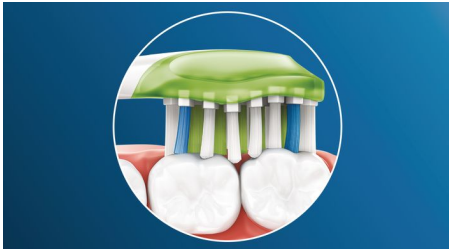

## Whiter teeth, fast

Dense bristles packed into the center of the Philips Sonicare Premium White brush head work hard to remove plaque, and everyday surface stains from food and drinks. Flexing sides let bristles contour to the unique shape of your teeth and gums for deep cleaning and a brighter smile in just 3 days.

## Adaptive cleaning technology

You get a personalized clean every time you brush with our adaptive cleaning technology. Soft, flexible rubber sides let Premium White adapt to the unique contours of your mouth. Our bristles adjust to your gums and teeth, giving you up to 4x more surface contact\*\* than a regular brush head for deeper cleaning, even in hard to reach spots. The adaptive cleaning technology also allows gentle tracking along the gumline and absorb excessive brushing pressure, and enables an enhanced sweeping motion for a unique in-mouth feel and superior cleaning.