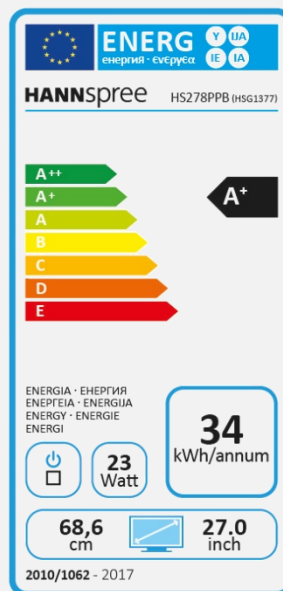

HS 278 PPB

27" / 68,6cm Diagonal
LED Backlight – Format 16:9

- 27" 16:9 LED Backlight Monitor
- 1920 x 1080 Resolution Full HD 1080P
- 178° Ultra-Wide Viewing Angle
- Triple Input: DP + HDMI + VGA
- Built-In Stereo Speakers
- Slim Design and Ultra-Thin Bezel
- Tilt and Wall-Mountable (VESA)
- Low Power Consumption
- ECO Friendly
- Low Blue Light
- Flicker Free

27" / 68,6 cm

Part. No.: HS 278 PPB

SIZE, RESOLUTION

27"
16:9 Aspect Ratio

Full HD
1920 x 1080

CONNECTIVITY, SPEAKER

Display Port
HDMI
VGA

Built-In
Stereo Speaker

Display Size	68,6cm / 27" Diagonal
Panel Type	TFT – LED Backlight PLS Panel*
Aspect Ratio	16:9
Resolution (H x V)	1920 x 1080 Full HD
Brightness	300cd/m ²
Contrast (Typ.)	1.000:1 (Typical)
Contrast (Active)	80.000.000:1 (Active)
Viewing Angle L/R; U/D	178° H – 178° V (CR >10)
Response Time	5 msec
Pixel Pitch	0,311 (H) x 0,311 (V) mm
Panel Surface	Anti-Glare
Display Colors	16.7M Colors
Horizontal Frequency	30 ~ 83 kHz
Vertical Frequency	56 ~ 75 Hz
Max Display Frequency	1920 x 1080 @ 60Hz
Input 1	D-Sub (VGA)
Input 2	HDMI
Input 3	Display Port
Buil-in Speakers	Yes, 2W x 2; Earphone out
Power Consumption	On: 23,21W; Stand-by: 0,32W; Off: 0,21W
AC Power Range	AC 100 ~ 240 Volt; 50 ~ 65 Hz
Product Dimensions	613 x 226 x 452 mm (W x D x H)
Packing Dimensions	677 x 115 x 537 mm (W x D x H)
Net / Gross Weight	4,96 Kgs / 6,11 Kgs
Bezel & Color Plan	Black texture: front bezel, back cover , arm, base

Supplier's Name	HANNSpree
Model Name	HS278PPB
Energy Efficiency Class	A+
Screen Size (Centimetres)	68,6
Screen Size (Inches)	27,00
On mode power Consumption (W)	23
Annual Energy Consumption* (kWh)	34
Standby-mode Power Consumption (W)	0,32
Off-mode Power Consumption (W)	0,21
Screen Resolution	1920 x 1080