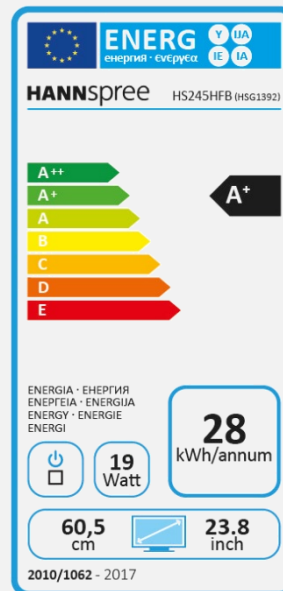

HS 245 HFB

23.8" / 60,45cm Diagonal
LED Backlight – Format 16:9

- 23.8" 16:9 LED Backlight Monitor
- 1920 x 1080 Resolution Full HD 1080P
- 178° HSP-IPS Ultra Wide Viewing Angle
- Dual Input: HDMI + VGA
- Built-In Stereo Speakers
- Edge-to-Edge Frameless Bezel Display
- Ultra-Slim Design and Super-Thin Side Profile
- Metal Stand and Base
- Low Power Consumption
- External Power Adaptor
- Low Blue Light
- Flicker Free
- ECO Friendly

Display Size	60,45cm / 23.8" Diagonal
Panel Type	LED Backlight HSP-IPS Panel (AFFS*)
Aspect Ratio	16:9
Resolution (H x V)	1920 x 1080 Full HD
Brightness	250cd/m ²
Contrast (Typ.)	1.000:1 (Typical)
Contrast (Active)	8.000.000:1 (Active)
Viewing Angle L/R; U/D	178° H – 178° V (CR >10)
Response Time	5 msec
Pixel Pitch	0,2745 (H) x 0,2745 (V) mm
Panel Surface	Anti-Glare, Hard Coating 3H
Display Colors	16.7M Colors
Horizontal Frequency	30 ~ 83 kHz
Vertical Frequency	50 ~ 75 Hz
Max Display Frequency	1920 x 1080 @ 60Hz
Input 1	D-Sub (VGA)
Input 2	HDMI 1.4
Input 3	-
Buil-in Speakers	Yes, 2W x 2; Earphone Jack
Power Consumption	On: 17,2W; Stand-by: 0,19W; Off: ≤0,3W
AC Power Range	External PSU DC: 12V – 2,5A Input: AC 100 ~ 240 Volt; 50 ~ 60 Hz
Product Dimensions	539 x 135 x 401,6 mm (W x D x H)
Packing Dimensions	630 x 103 x 440 mm (W x D x H)
Net / Gross Weight	2,95 Kg / 4,69 Kg
Bezel & Color Plan	Arm / Base / Decorative Strip: Titanium Gray Rear Cover: Black texture

VESA Mounting	N/A
Monitor Stand	Normal Stand
Tilt / Kensington Lock	-5° ~ 15° / Yes
Pivot / Swivel	- / -
Controls	Menu, (+), (-), AUTO, Power
Color	Warm, Natural, Cool, User Mode
Preset Mode	PC, Movie, Game, ECO Modes
On Screen Display	16 OSD Languages
Accessory	Power Adaptor with cable (1,5m); HDMI Cable (1,5m); Warranty Card; Quick Start Guide
Other Features	Low Blue Light Mode Flicker Free