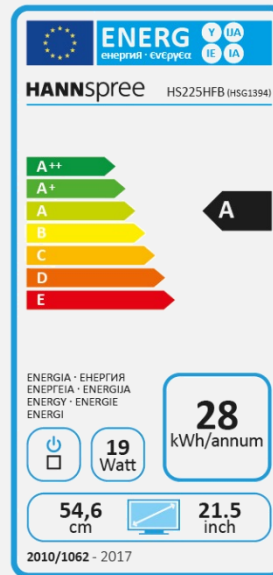

Display Size	54,61cm / 21.5" Diagonal
Panel Type	TFT – LED Backlight VA Type Panel (*)
Aspect Ratio	16:9
Resolution (H x V)	1920 x 1080 Full HD
Brightness	250cd/m²
Contrast (Typ.)	3.000:1 (Typical)
Contrast (Active)	8.000.000:1 (Active)
Viewing Angle L/R; U/D	176° H – 176° V (CR >10)
Response Time	10 msec
Pixel Pitch	0,24825 (H) x 0,24825 (V) mm
Panel Surface	Anti-Glare, Hard Coating 3H
Display Colors	16.7M Colors
Horizontal Frequency	53.7 ~ 90 KHz
Vertical Frequency	40 ~ 76 Hz
Max Display Frequency	1920 x 1080 @ 60Hz
Input 1	D-Sub (VGA)
Input 2	HDMI 1.4
Input 3	-
Buil-in Speakers	Yes, 2W x 2; Earphone Jack
Power Consumption	On: 17,4W; Stand-by: 0,14W; Off: -
AC Power Range	External PSU DC: 12V – 2.5A Input: AC 100 ~ 240 Volt; 50 ~ 60 Hz
Product Dimensions	493,8 x 134,3 x 359,8 mm (W x D x H)
Packing Dimensions	630 x 165 x 460 mm (W x D x H)
Net / Gross Weight	2,5 Kgs / 3,5 Kgs
Bezel & Color Plan	Arm / Base / Decorative Strip: Titanium Gray Rear Cover: Black texture

VESA Mounting	N/A
Monitor Stand	Normal Stand
Tilt / Kensington Lock	-5° ~ 15° / Yes
Pivot / Swivel	- / -
Controls	Menu, (+), (-), AUTO, Power
Color	Warm, Natural, Cool, User Mode
Preset Mode	PC, Movie, Game, ECO Modes
On Screen Display	16 OSD Languages
Accessory	Power Adaptor with cable (1,5m); HDMI Cable (1,5m); Warranty Card; Quick Start Guide
Other Features	Low Blue Light Mode Flicker Free

Supplier's Name	HANNspree
Model Name	HS225HFB
Energy Efficiency Class	A
Screen Size (Centimetres)	54,6
Screen Size (Inches)	21,50
On mode power Consumption (W)	19
Annual Energy Consumption* (kWh)	28
Standby-mode Power Consumption (W)	0,14
Off-mode Power Consumption (W)	-
Screen Resolution	1920 x 1080

PART. NO.:
HS 225 HFB

4 711404 022876 >

* "VA-type" word mark / trademark and related patents on technologies belong to their respective owners.