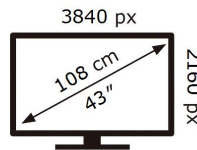

ENERGY

SAMSUNG

HG43RU750EB

84 kWh/1000h

ABCDEF **G**

100 kWh/1000h

2019/2013