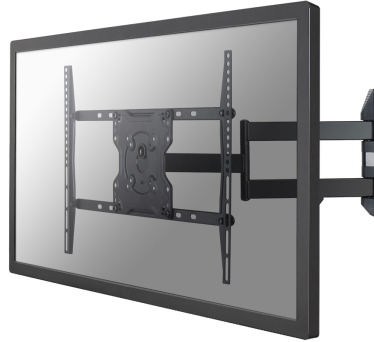

FPMA-W460BLACK

NEOMOUNTS TV WALL MOUNT

SPECIFICATIONS

GENERAL

Min. screen size*	42 inch
Max. screen size*	70 inch
Max. weight	40 kg (per screen)
Screens	1
VESA minimum	75x75 mm
VESA maximum	600x400 mm
Distance to wall	6-51 cm

Neomounts

Neomounts

Neomounts TV/Monitor Wall Mount (Full Motion) for 42"-70" Screen - Black

The Neomounts wall mount, model FPMA-W460BLACK is a full swing tilt- and swivel wall mount for flat screens up to 70" (178 cm). This mount is a great choice when you want the ultimate viewing flexibility with your flat screen TV. Effortless pull the display out from the wall, position it in almost any direction, turn it around corners and then smoothly return it to the wall when finished.

Neomounts' tilt (20°), rotation (10°) and swivel (180°) technology allows the mount to change to any viewing angle to fully benefit from the capabilities of the flat screen. The mount is easily depth adjustable from 6 to 51 centimetres. An innovative cable management conceals and routes cables from mount to flat screen. Hide your cables to keep living room, bedroom or home cinema installation nice and tidy.

Neomounts FPMA-W460BLACK has three pivot points and is suitable for screens up to 70" (178 cm). The weight capacity of this product is 40 kg each screen. The wall mount is suitable for screens that meet VESA hole pattern 75x75 to 600x400mm. Different hole patterns can be covered using Neomounts VESA adapter plates.