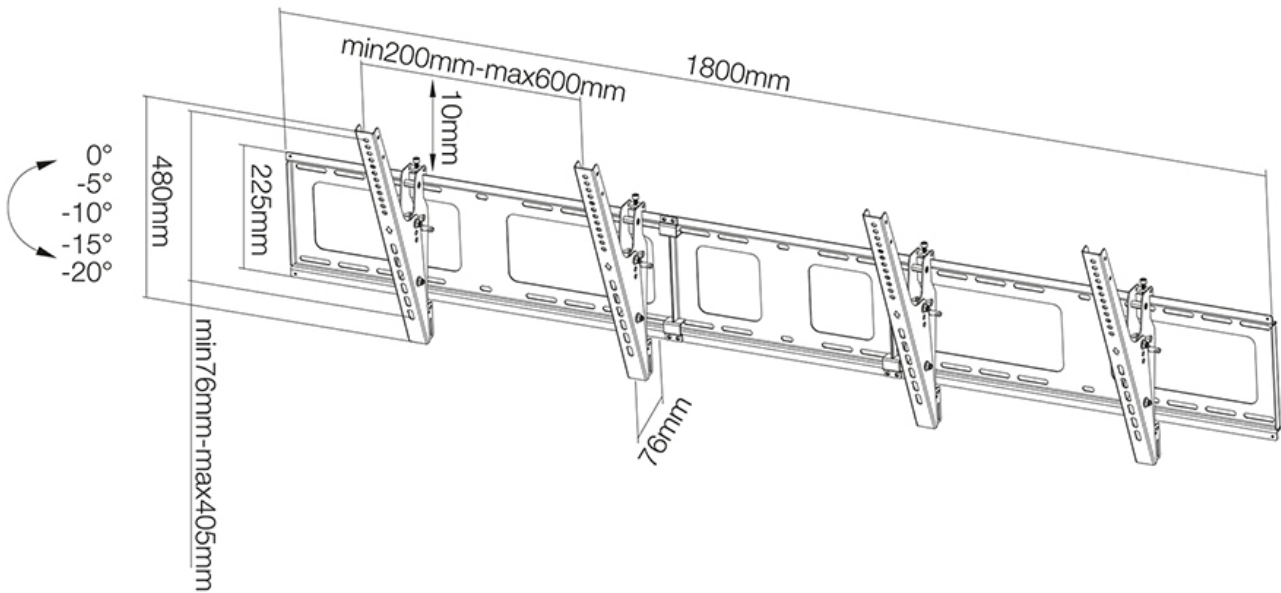

NS-WMB200BLACK

NEOMOUNTS MENU BOARD WALL MOUNT

Neomounts