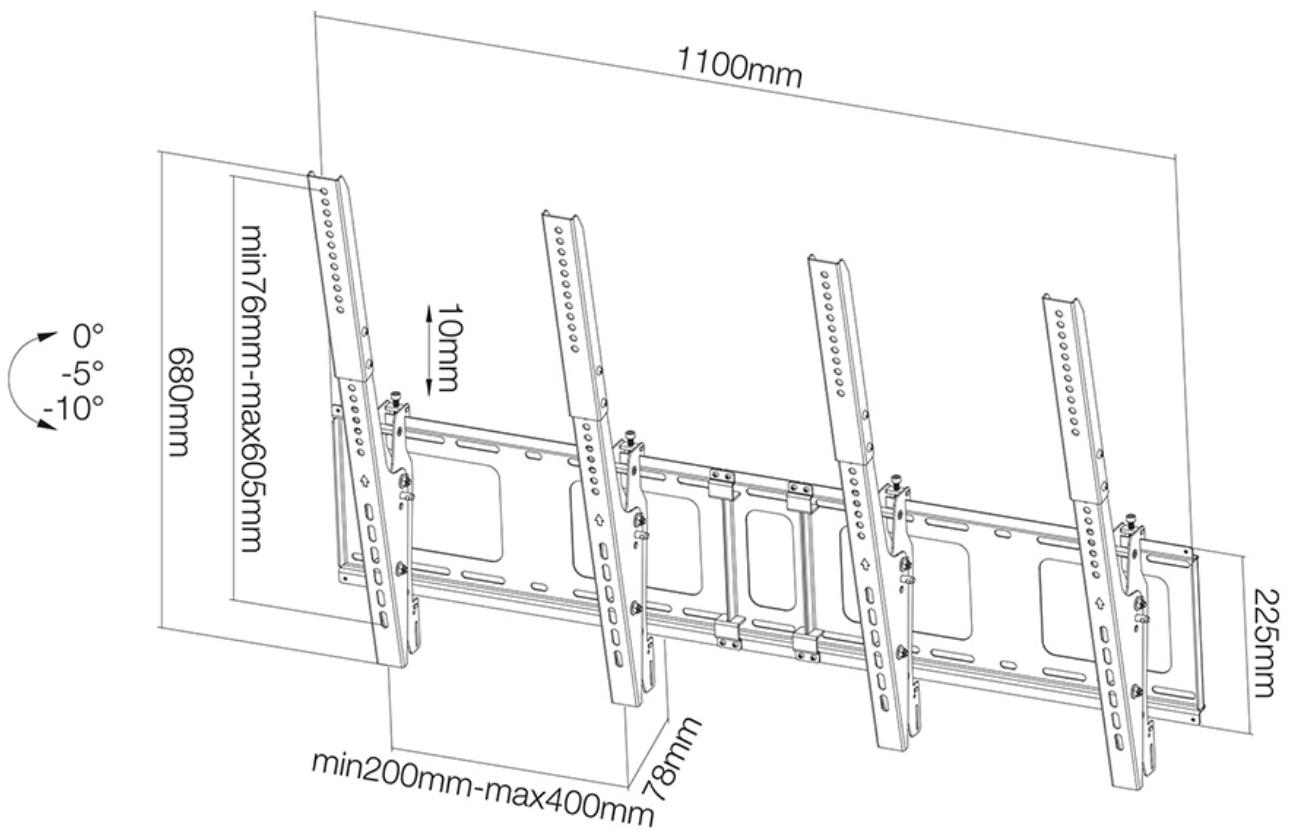

NS-WMB200PBLACK NEOMOUNTS MENU BOARD WALL MOUNT

Neomounts