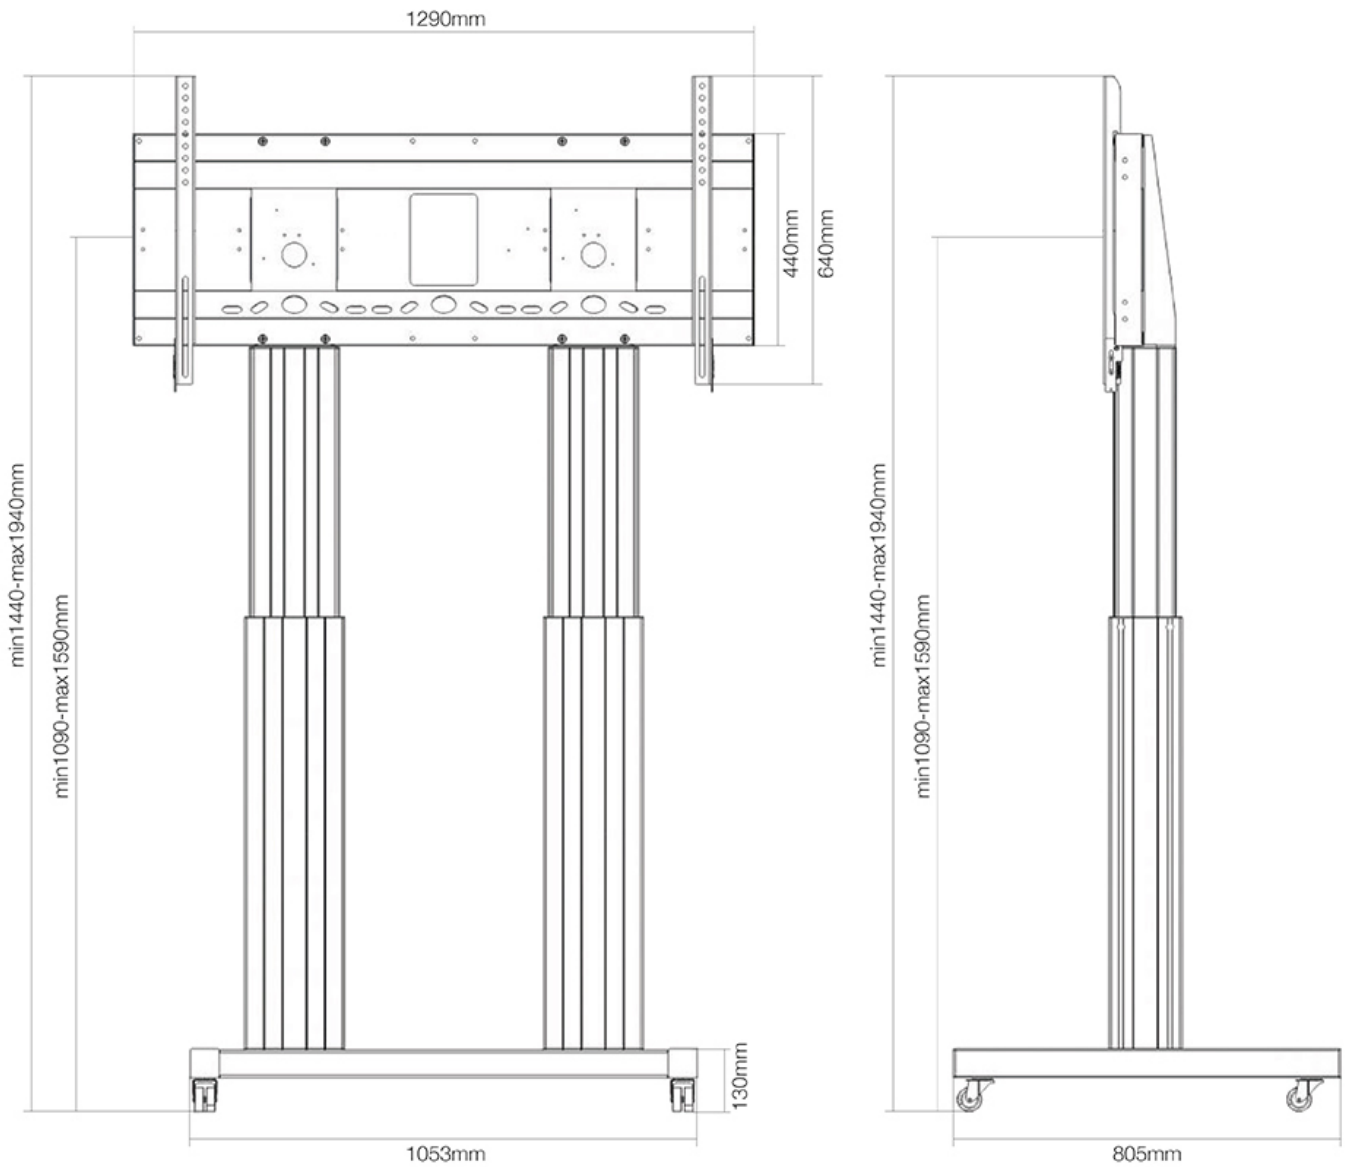

PLASMA-M2600BLACK NEOMOUNTS MOTORISED FLOOR STAND

Neomounts