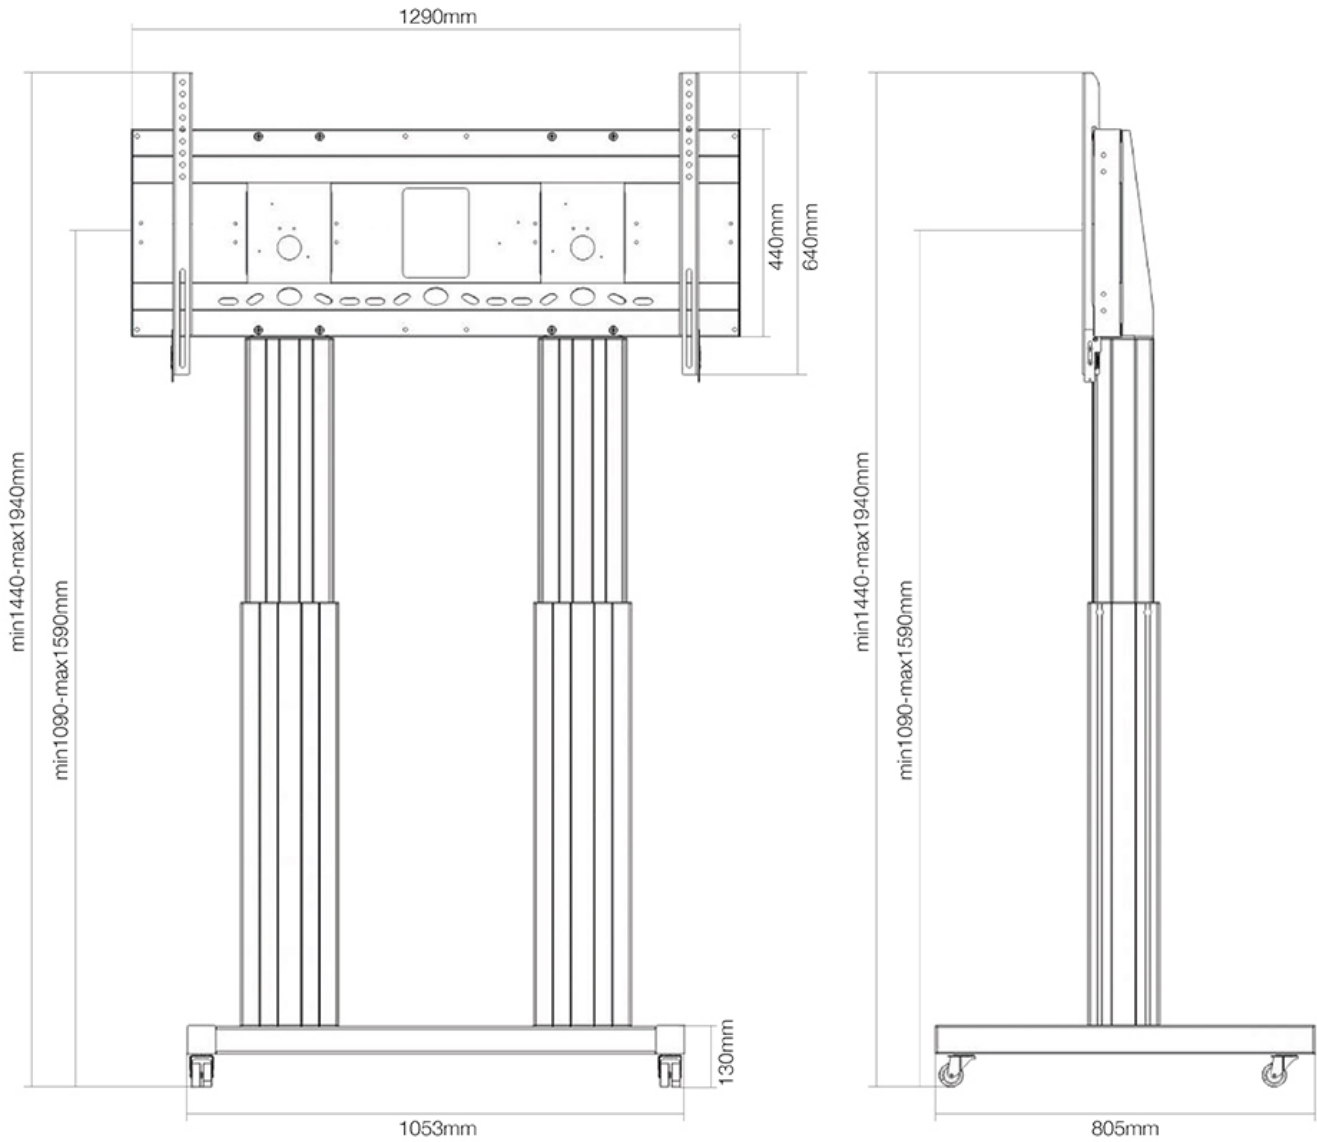

PLASMA-M2600BLACK

NEOMOUNTS PLASMA-M2600BLACK TV TROLLEY 70-120" - MOTORISED

Neomounts