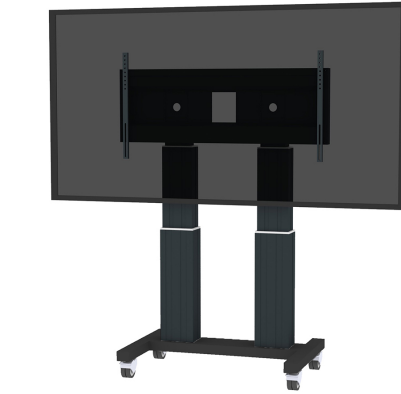

NEOMOUNTS PLASMA-M2600BLACK TV TROLLEY 70-120" - MOTORISED

Neomounts

Neomounts

Neomounts PLASMA-M2600BLACK TV trolley - 70-120" - max 250 kg - motorised h 109-159 cm - VESA 400x200-1200x600 - lockable (excl. lock) - black

With the Neomounts PLASMA-M2600BLACK automatic height adjustable floor stand you place a large format flat screen on the floor. Get optimal positioning for both standing and seated audiences, in any application, in any part of your location. Perfect to use in a class room, boardroom, presentation room or public entrance.

The PLASMA-M2600BLACK is suited for screens between 70-120" and has a load capacity of 250 kg. The trolley is suitable for screens with a VESA hole pattern of 400x200 to 1200x600 mm*. Behind the screen is a 6 cm deep space available to mount a media player or mini-computer. Cables can be guided at the back of the mount.

Easily roll this cart over doorways and thresholds with to the high quality wheels. The mobile electric floor lift is automatically height adjustable over a height of 50 cm. From the floor to the center the distance of the screen is variable from 131 to 181 cm.