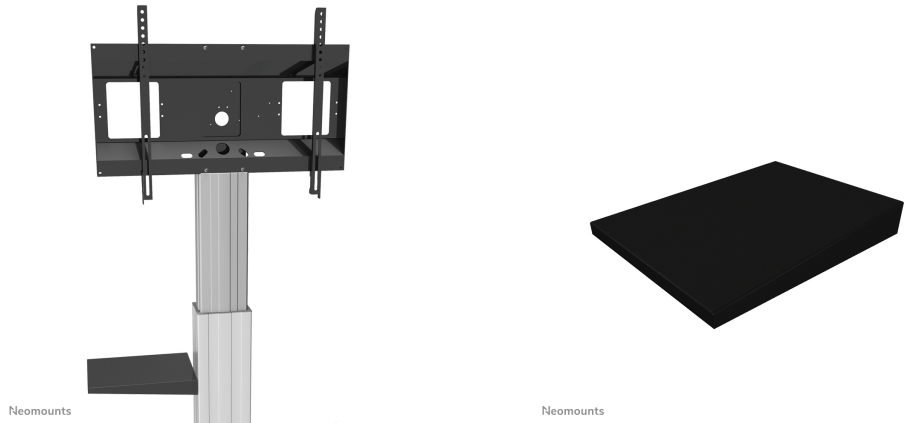

#### GENERAL

|             |                   |
|-------------|-------------------|
| Min. weight | 0 kg (per screen) |
| Max. weight | 3 kg (per screen) |

#### FUNCTIONALITY

|                  |       |
|------------------|-------|
| Width adjustment | 50 cm |
| Depth adjustment | 45 cm |
| Adjustment type  | None  |

### Neomounts Laptop Shelf for Floor Stands PLASMA-M2250/W2250 & PLASMA-M2500/W2500

Neomounts model PLASMA-M2SIDESHELF is a universal laptop shelf for the PLASMA-M2250/W2250 & PLASMA-M2500/W2500-series electric height adjustable trolleys and floor stands.