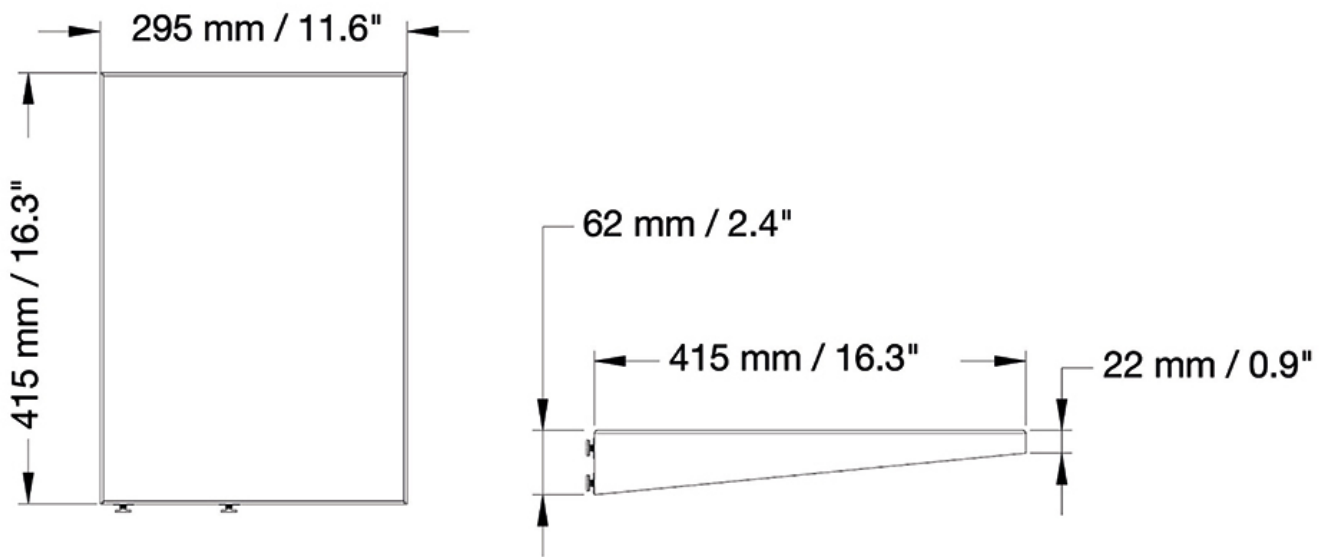

PLASMA-M2SIDESHELF

NEOMOUNTS PLASMA-M2SIDESHELF MULTIMEDIA HOLDER

Neomounts