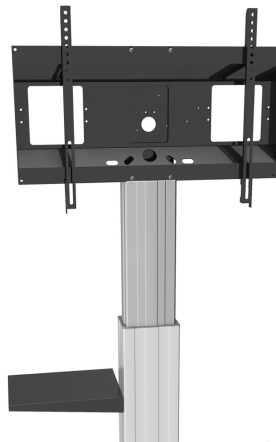

PLASMA-M2SIDESHELF

NEOMOUNTS PLASMA-M2SIDESHELF MULTIMEDIA HOLDER

SPECIFICATIONS

GENERAL

Min. weight	0
Max. weight	3

FUNCTIE

Width adjustment	50 cm
Depth adjustment	45 cm
Adjustment type	None

INFORMATION

Color	Black
Main material	Steel
Warranty	5 year

*Please note: The inch sizes stated are just an indication, combined with the weight and VESA sizes. The maximum weight and VESA size are absolute restrictions for the products and should not be exceeded.

Neomounts PLASMA-M2SIDESHELF Multimedia holder - max 3 kg - suitable for PLASMA-M2250/W2250/M2500/W2500BLACK/SILVER - black

Neomounts model PLASMA-M2SIDESHELF is a universal laptop shelf for the PLASMA-M2250/W2250 & PLASMA-M2500/W2500-series electric height adjustable trolleys and floor stands.

The laptop shelf can be mounted on the height adjustable column and the plate has a width of 29,5 cm and a depth of 41,5 cm.

All installation material is included with the product. Warranty: 5 year.

PLASMA-M2SIDESHELF