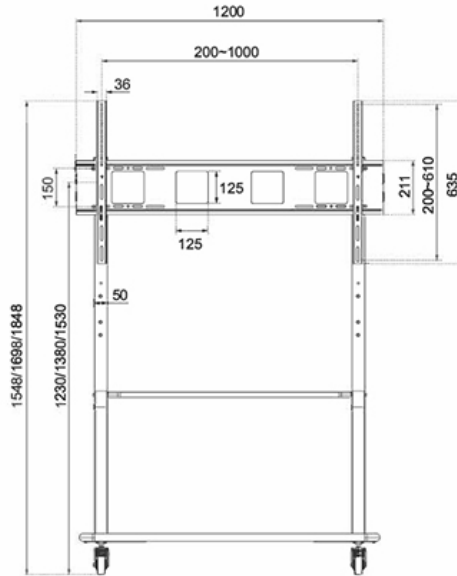

FUNCTIE

Type	Fixed
Height adjustment	131-153 cm
Width adjustment	120 cm
Depth adjustment	68 cm
Adjustment type	Manual

INFORMATION

Color	Black
Main material	Steel
Warranty	5 year

*Please note: The inch sizes stated are just an indication, combined with the weight and VESA sizes. The maximum weight and VESA size are absolute restrictions for the products and should not be exceeded.

Neomounts NS-M4000BLACK TV trolley - 60-105" - max 150 kg - manual h 131-153 cm - VESA 200x200-1000x600 - incl. hardware shelf - black

The Neomounts floor stand, model NS-M4000BLACK is a mobile floor stand for flat screens up to 105" (267 cm). This mobile stand is a great choice for space saving placement or when wall-, ceiling mounting or desk placement is not an option. This cart stretches your investment by serving a variety of projection needs by sharing a large display over multiple rooms. Get optimal positioning for both standing and seated audiences, in any application, in any part of your location. The mount is manually height adjustable.

Neomounts NS-M4000BLACK is suitable for screens up to 105" (267 cm). The weight capacity of this product is 150 kg each screen. The stand is suitable for screens that meet VESA hole pattern 200x200 to 1000x600mm.

All installation material is included with the product.

NS-M4000BLACK

NEOMOUNTS NS-M4000BLACK TV TROLLEY 60-105"

Neomounts

Measuring unit: mm