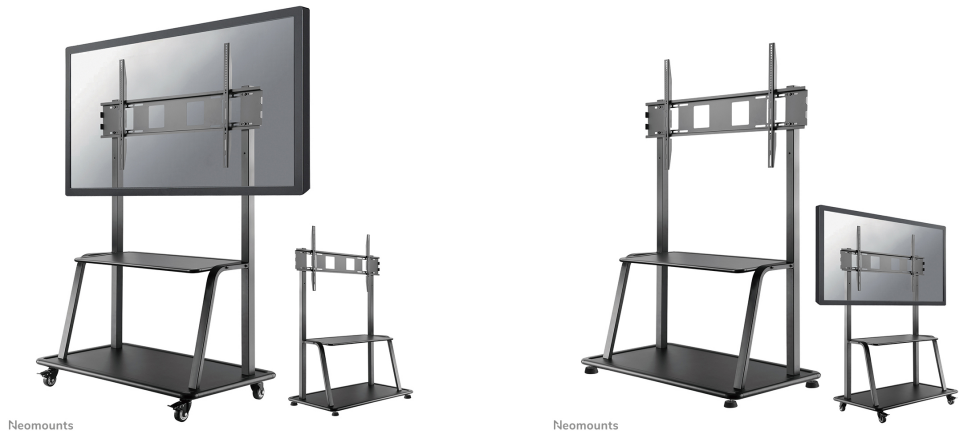

FUNCTIE

Type	Fixed
Height adjustment	131-153 cm
Width adjustment	120 cm
Depth adjustment	68 cm
Adjustment type	Manual

INFORMATION

Color	Black
Main material	Steel
Warranty	5 year

*Please note: The inch sizes stated are just an indication, combined with the weight and VESA sizes. The maximum weight and VESA size are absolute restrictions for the products and should not be exceeded.

Neomounts NS-M4000BLACK TV trolley - 60-105" - max 150 kg - manual h 131-153 cm - VESA 200x200-1000x600 - incl. hardware shelf - black

The Neomounts floor stand, model NS-M4000BLACK is a mobile floor stand for flat screens up to 105" (267 cm). This mobile stand is a great choice for space saving placement or when wall-, ceiling mounting or desk placement is not an option. This cart stretches your investment by serving a variety of projection needs by sharing a large display over multiple rooms. Get optimal positioning for both standing and seated audiences, in any application, in any part of your location. The mount is manually height adjustable.

Neomounts' floor stand, NS-M4000BLACK holds your TV, AV equipment and even hides your cables. The casters allow the stand to move it to where you need it. Easily roll this cart through doorways and over thresholds. The trolley features four solid castor wheels, of which the two front wheels are equipped with a brake. The floor stand also comes with four leveling feet.

Neomounts NS-M4000BLACK is suitable for screens up to 105" (267 cm). The weight capacity of this product is 150 kg each screen. The stand is suitable for screens that meet VESA hole pattern 200x200 to 1000x600mm.