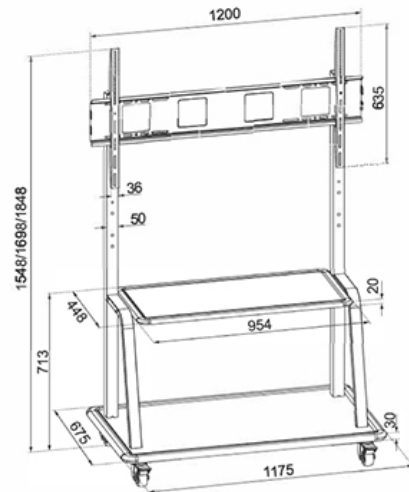

NS-M4000BLACK

NEOMOUNTS NS-M4000BLACK TV TROLLEY 60-105"

Neomounts

Measuring unit: mm