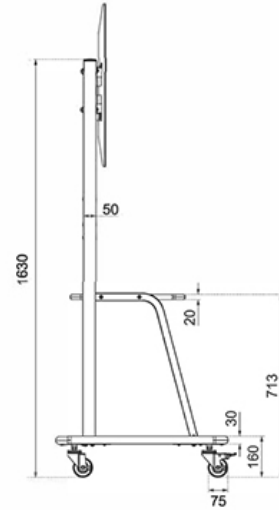

NS-M4000BLACK

NEOMOUNTS NS-M4000BLACK TV TROLLEY 60-105"

Neomounts

Measuring unit: mm