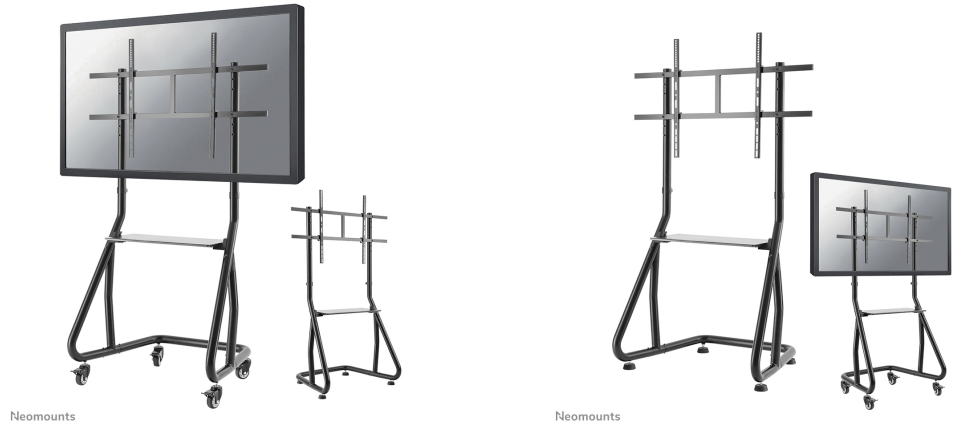

FUNCTIE

Type	Fixed
Height adjustment	135-153 cm
Width	110 cm
Depth	68 cm
Adjustment type	Manual

INFORMATION

Color	Black
Main material	Steel
Warranty	5 year

*Please note: The inch sizes stated are just an indication, combined with the weight and VESA sizes. The maximum weight and VESA size are absolute restrictions for the products and should not be exceeded.

Neomounts NS-M3800BLACK TV trolley - 60-100" - max 100 kg - manual h 135-153 cm - VESA 200x200-1000x600 - incl. hardware shelf - black

The Neomounts floor stand, model NS-M3800BLACK is a mobile floor stand for flat screens up to 100" (254 cm). This mobile stand is a great choice for space saving placement or when wall-, ceiling mounting or desk placement is not an option. This cart stretches your investment by serving a variety of projection needs by sharing a large display over multiple rooms. Get optimal positioning for both standing and seated audiences, in any application, in any part of your location. An innovative cable management conceals and routes cables from mount to flat screen. Hide your cables to keep the stand nice and tidy.

Neomounts' floor stand, NS-M3800BLACK holds your TV, AV equipment and even hides your cables. The casters allow the stand to move it to where you need it. Easily roll this cart through doorways and over thresholds. The trolley features four solid castor wheels, of which the two front wheels are equipped with a brake. The floor stand also comes with four leveling feet.

Neomounts NS-M3800BLACK is suitable for screens up to 100" (254 cm). The weight capacity of this product is 100 kg. The stand is suitable for screens that meet VESA hole pattern 200x200 to 1000x600mm.