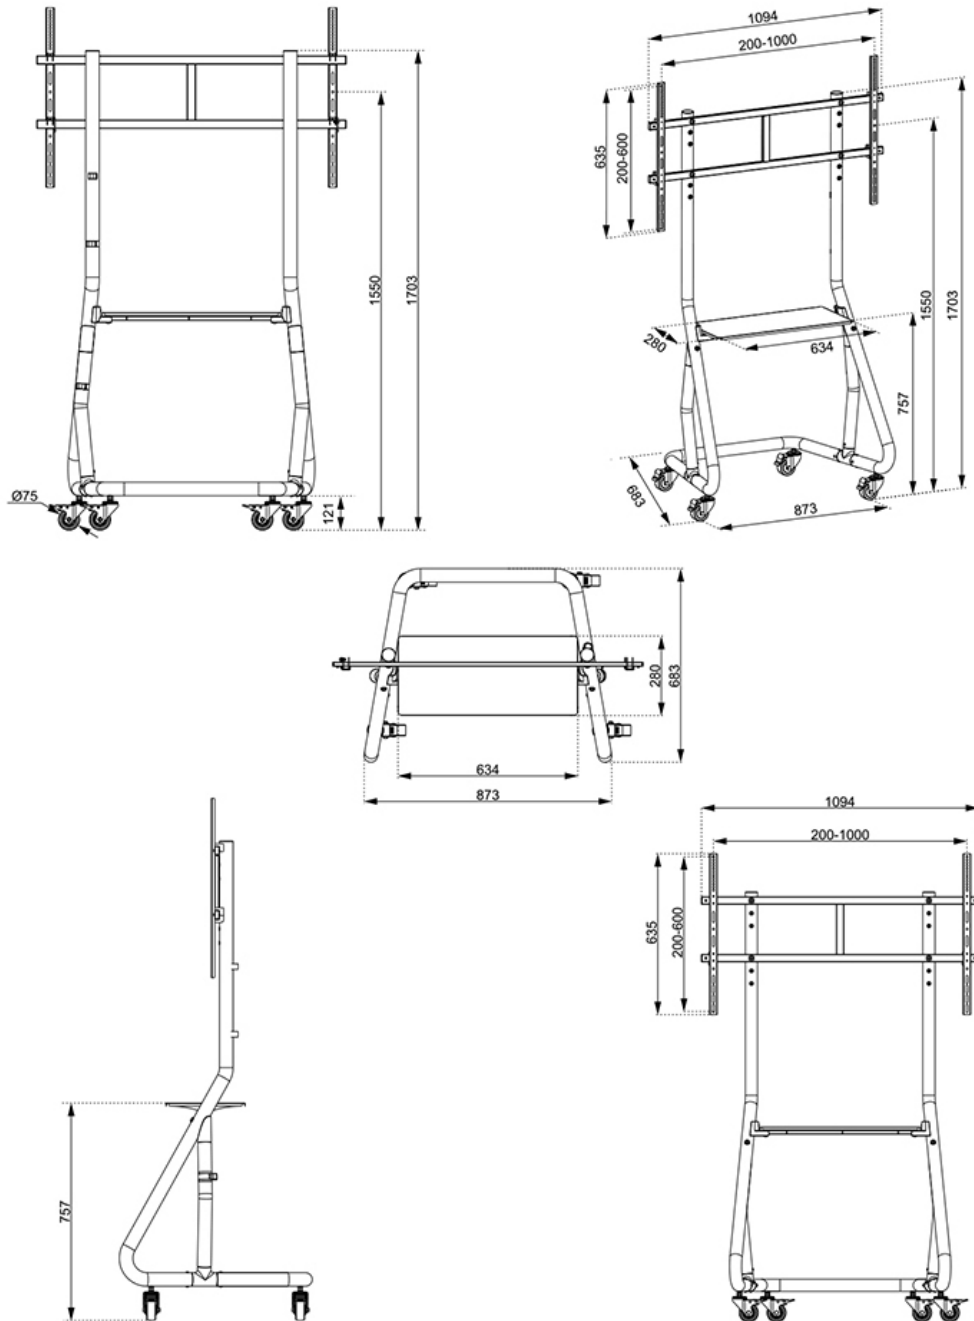

NS-M3800BLACK

NEOMOUNTS NS-M3800BLACK TV TROLLEY 60-100"

Neomounts

Measuring unit: mm