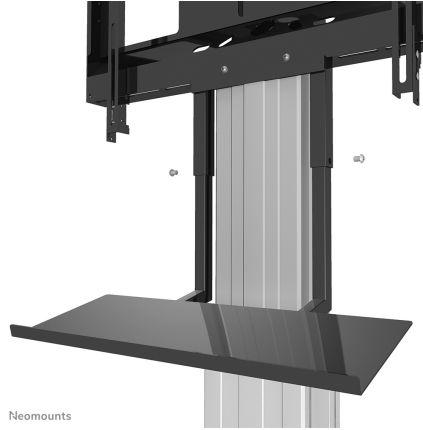

PLASMA-M2KEYB

SPECIFICATIONS

GENERAL

Min. weight	0 kg (per screen)
Max. weight	1 kg (per screen)

FUNCTIONALITY

Width adjustment	60 cm
Depth adjustment	19,5 cm
Adjustment type	None

INFORMATION

Color	Black
Main material	Steel
Warranty	5 year
EAN code	8717371447281

*Please note: The inch sizes stated are just an indication, combined with the weight and VESA sizes. The maximum weight and VESA size are absolute restrictions for the products and should not be exceeded.

NEOMOUNTS MULTIMEDIA SHELF

Neomounts Keyboard Shelf for Floor Stands PLASMA-M2500 & PLASMA-W2500.

Neomounts model PLASMA-M2KEYB is a universal laptop shelf for the PLASMA-M2500- & PLASMA-W2500-series electric height adjustable trolleys and floor stands.

The laptop shelf can be mounted on the height adjustable column and the plate has a width of 60 cm and a depth of 19,5 cm.

All installation material is included with the product. Warranty: 5 year.