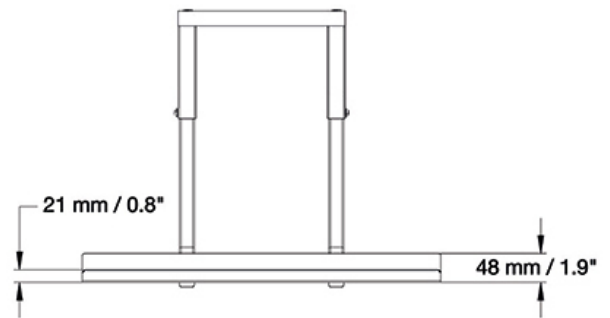

PLASMA-M2KEYB

NEOMOUNTS MULTIMEDIA SHELF

Neomounts