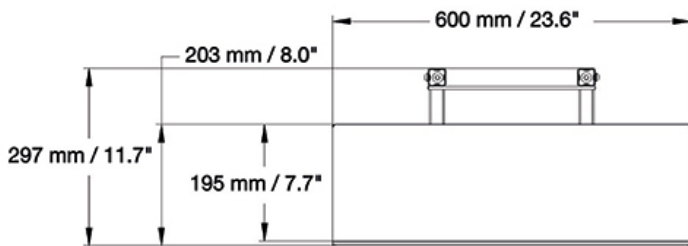

PLASMA-M2KEYB

NEOMOUNTS MULTIMEDIA SHELF

Neomounts