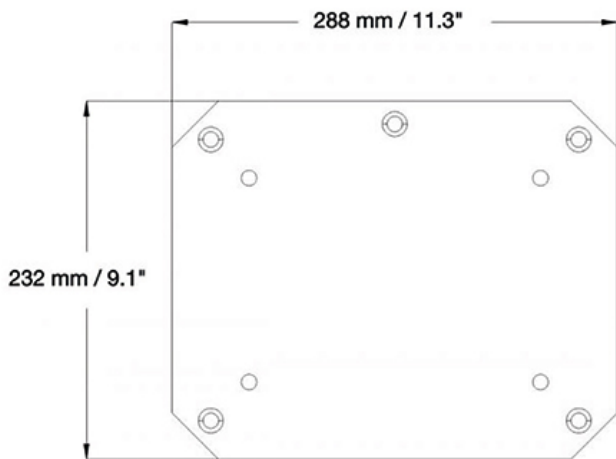

PLASMA-M2SFPLATE

NEOMOUNTS PLASMA-M2SFPLATE FLOOR PLATE - BOLT-DOWN

Neomounts