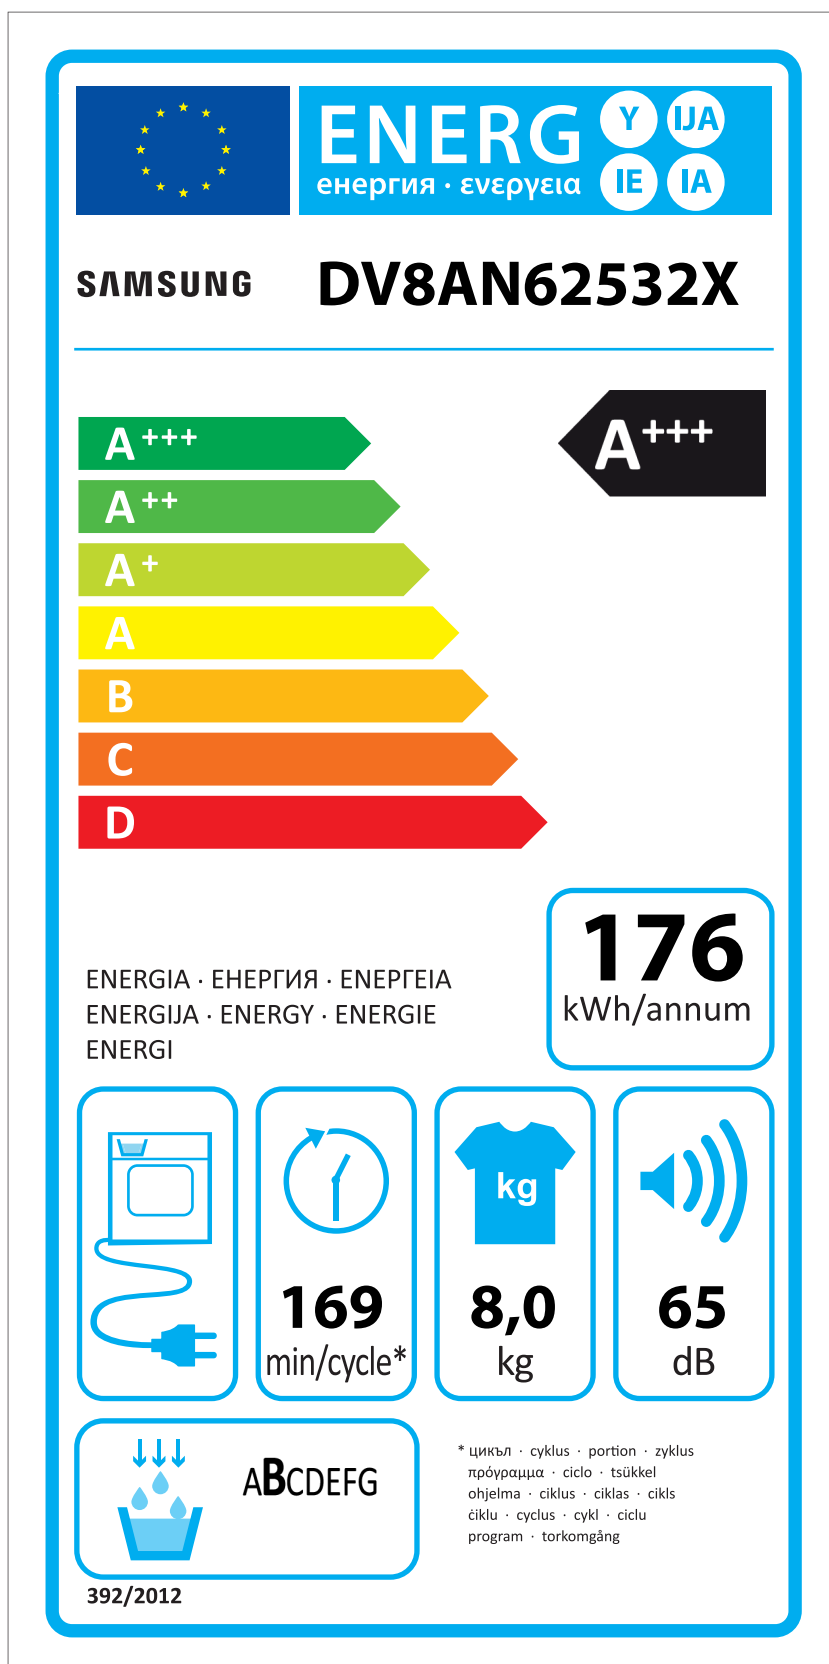

# ERP LABEL ENERGY (DRYER CONDENSER TYPE)

CODE : DC68-03225C  
Size : 110 x 220 (mm)  
Material : ART