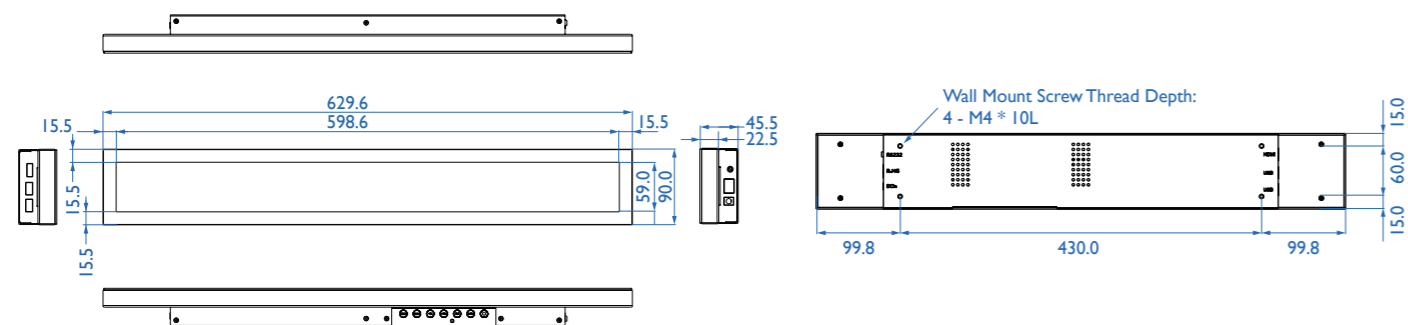

Dimension(mm)

BH240I