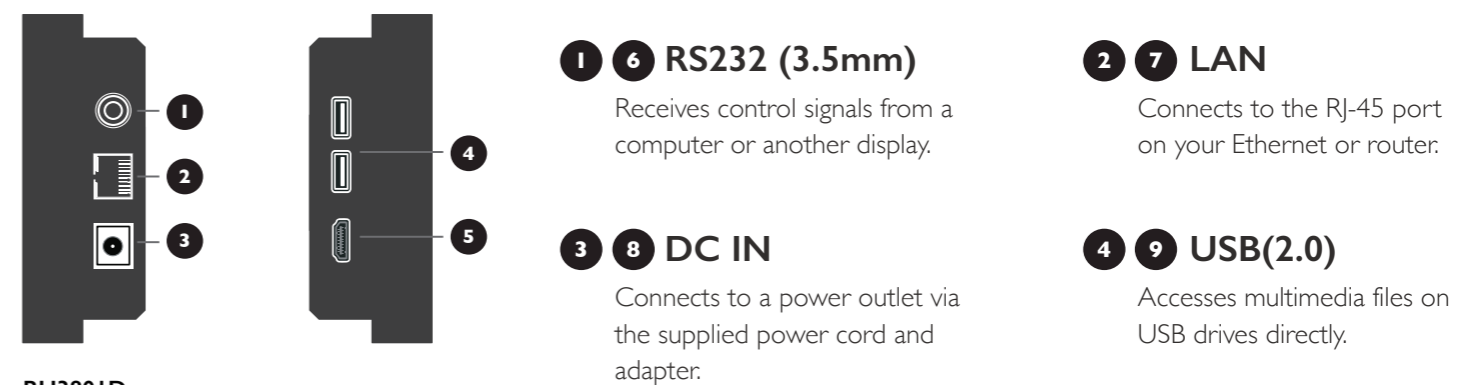

Input/output terminals

BH240I / BH280I / BH350I / BH380I / BH280IN / BH380IN

BH380ID

The object of the declaration described above is in conformity with the relevant Union harmonization legislation. The products are suitable for applications in retail (including but not limited to high fashion, fast fashion, grocery, show rooms, restaurants, and shopping centers), leisure, transportation, healthcare and more.