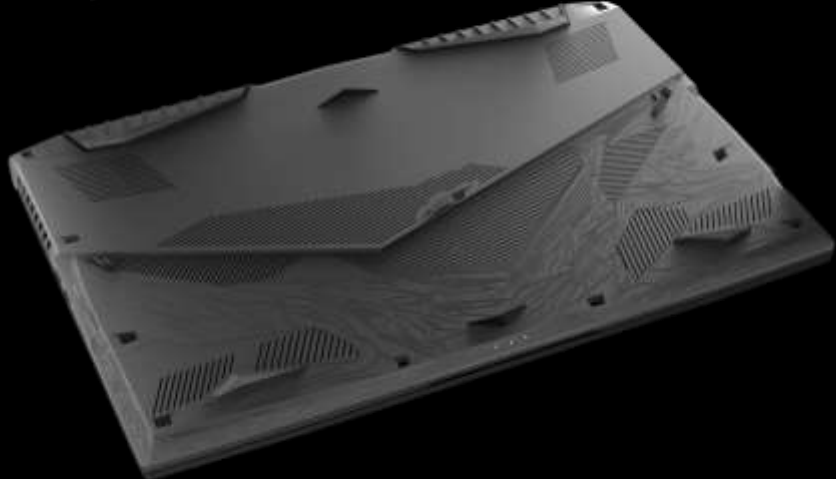

Overview

- Up to latest 8th Gen. Intel® Core™ i7 processor
- Windows 10 Home / Windows 10 Pro
- Latest GeForce® RTX 2080 8GB GDDR6 with desktop level performance
- Latest GeForce® RTX 2070 8GB GDDR6 with desktop level performance
- Latest GeForce® RTX 2060 6GB GDDR6 with desktop level performance
- 17.3" Full HD (1920x1080), 144 Hz Refresh Rate, IPS-Level panel
- Thin bezel design
- Uniquely crafted 3D Dragon Spine design with red diamond cut
- MSI exclusive technology helps you find the USB port instantly, especially in the dark.
- Per-Key RGB gaming keyboard by Steelseries
- Per-Key RGB Backlight customization with SteelSeries Engine 3
- Killer DoubleShot Pro with Smart Teaming and Killer Shield
- Killer Command Center
- Eliminate Wi-Fi Dead-Zones with Killer xTend
- Exclusive Cooler Boost 5 cooling with dedicated 2 fans 8 copper heat pipes (for **GE75 Raider RGB 8SG**)
- Exclusive Cooler Boost 5 cooling with dedicated 2 fans 7 copper heat pipes (for **GE75 Raider RGB 8SF / GE75 Raider RGB 8SE**)
- Dragon Center 2.0 with exclusive Gaming Mode
- MSI App Player for seamless gaming experience between mobile and PC
- MSI exclusive technology helps you find the USB port instantly, especially in the dark.
- Easy Overclocking with MSI SHIFT Technology
- Exclusive ESS SABRE HiFi DAC for lossless, high-quality audio
- Nahimic 3 Audio Technology delivering 360° immersive audio experience
- 5X bigger Upgraded Giant Speakers and sound by Dynaudio
- True Color 2.0 Technology for increased color contrast and greater image detail
- Matrix Display supporting surround mode and 4K output up to 2 external monitors

TRUE GAMING

msi

GE75 Raider RGB

- Dimension & I/O -

17.3

3D Dragon Spine design:
A three-dimensional surface
with red anodized finish

2x USB 3.1 Gen1

DC in