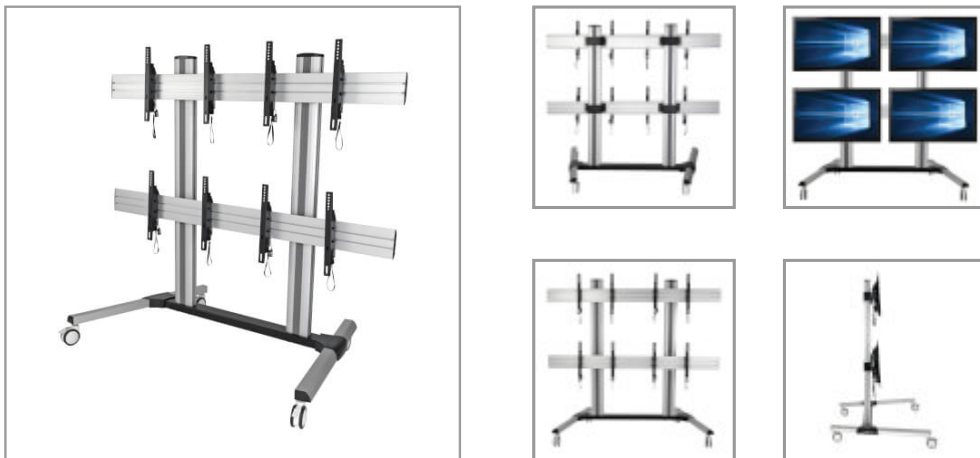

Mobile Quad-Screen Video Wall – For Four 45" to 55" TVs and Monitors, Heavy Duty

MODEL NUMBER: DMCVW4555X4

Quad-screen mobile cart supports mounting of four flat-panel televisions or monitors to create a portable video wall.

Features

Create a Mobile Video Wall with Four Flat-Panel Displays

The DMCVW4555X4 provides a convenient way to create a quad-screen video wall for a presentation or temporary digital signage and bring it to audiences in classrooms, lecture halls, offices, auditoriums, conference rooms and other locations where video resources are shared. Made primarily of steel and aluminum, this rolling video wall accommodates most flat-panel televisions or monitors from 45 to 55 inches that weigh up to 132 lb.

Effectively Share a Quad-Screen Video Wall

Four sturdy swivel casters provide smooth rolling through doorways and over thresholds, making it possible to share quad screens within a facility instead of purchasing multiple setups. When not in use, the cart can be rolled into a secure area for storage. Two of the casters lock to keep the cart in position while at rest. Cable management openings in the main columns allow you to route power and audio/video cords, reducing clutter for a clean, professional look.

Easily Mount 45" to 55" Displays and Deter Theft

For hassle-free display compatibility, this rolling video wall supports the following VESA mounting hole patterns: 200 x 200, 300 x 300, 400 x 200, 400 x 400 and 600 x 400. Fine adjustments can be made to the position of the displays using a hex key (included). The height of both mounting plates is adjustable, and the top displays can be raised up to 67.7 inches above the floor. Three-position combination locks (included) secure the brackets to deter theft of the displays.