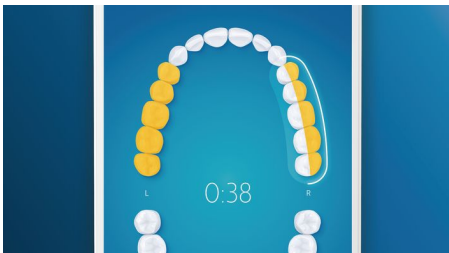

## Say goodbye to plaque

Click on the C3 Premium Plaque Control brush head to experience our deepest clean. With soft flexible sides, the bristles contour to the shape of each tooth's surface to provide 4x more surface contact\*\*\* and remove up to 10x more plaque from hard-to-reach areas\*.

## TouchUp feature

If you happen to miss a spot while brushing your teeth, your app's TouchUp feature will show you. You can then go back for a second pass, and be confident you are getting a complete clean, every time.