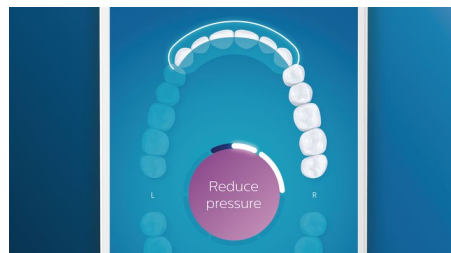

## TouchUp feature

If you happen to miss a spot while brushing your teeth, your app's TouchUp feature will show you. You can then go back for a second pass, and be confident you are getting a complete clean, every time.

## Smart replacement reminders

Brush heads wear-out over time and become less effective at removing plaque. With smart brush head recognition you'll never lose track of when to replace your brush head. Your toothbrush tracks how long and hard you've brushed with each brush head, and will alert you when it's time to replace. You can also monitor the lifetime of your brush heads in the Philips Sonicare app, and even order replacements so you're never caught short.

## Focus areas and goal-setting

Any trouble areas your dentist has pointed out? We'll highlight them on your in-app 3D mouth map, and remind you to pay extra attention to these areas.

## Too much pressure?

You might not notice when you brush too hard, but your DiamondClean Smart will. If you use too much pressure, the light ring on the end of your handle will flash. This is a gentle reminder to ease off the pressure, and let your brush head do the work. 7 out of 10 people found this feature helped them become a better brusher.