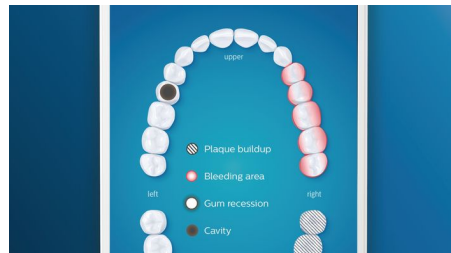

## TouchUp feature

If you happen to miss a spot while brushing your teeth, your app's TouchUp feature will show you. You can then go back for a second pass, and be confident you are getting a complete clean, every time.

## Smart replacement reminders

Brush heads wear-out over time and become less effective at removing plaque. With smart brush head recognition you'll never lose track of when to replace your brush head. Your toothbrush tracks how long and hard you've brushed with each brush head, and will alert you when it's time to replace. You can also monitor the lifetime of your brush heads in the Philips Sonicare app, and even order replacements so you're never caught short.

## Focus areas and goal-setting

Any trouble areas your dentist has pointed out? We'll highlight them on your in-app 3D mouth map, and remind you to pay extra attention to these areas.