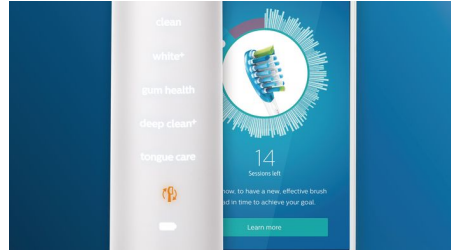

Smart replacement reminders

Brush heads wear-out over time and become less effective at removing plaque. With smart brush head recognition you'll never lose track of when to replace your brush head. Your toothbrush tracks how long and hard you've brushed with each brush head, and will alert you when it's time to replace. You can also monitor the lifetime of your brush heads in the Philips Sonicare app, and even order replacements so you're never caught short.