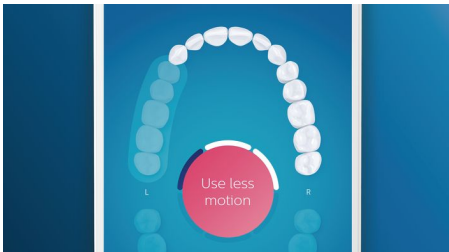

Never miss a spot

The Philips Sonicare app lets you know when you've achieved a thorough clean, and coaches you to be a better, more mindful brusher.