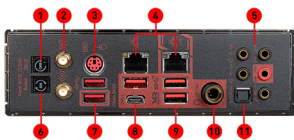

SPECIFICATION

Model Name	MEG X570 GODLIKE
CPU Support	Supports 2nd and 3rd Gen AMD Ryzen™ / Ryzen™ with Radeon™ Vega Graphics and 2nd Gen AMD Ryzen™ with Radeon™ Graphics Desktop Processors
CPU Socket	Socket AM4
Chipset	AMD® X570 Chipset
Graphics Interface	4 x PCI-E 4.0 x16 slots Supports 2-way SLI / 4-way CrossFire
Memory Support	4 DIMMs, Dual Channel DDR4
Storage	3 x Lightning Gen 4 M.2 slots 6 x SATA 6Gb/s ports
USB Ports	5 x USB 3.2 (Gen2, 3A+2C) + 6 x USB 3.2 (Gen1) + 4 x USB 2.0
LAN	Killer™ E3000 2.5G LAN, Killer™ E2600 Gigabit LAN
Wi-Fi / BT	Killer™ Wi-Fi 6 AX1650
Audio	8-Channel (7.1) HD Audio with XTREME AUDIO DAC

CONNECTIONS

1. Clear CMOS Button
2. Wi-Fi / Bluetooth Antenna Connectors
3. PS/2 GAMING Device Port
4. Killer 2.5G + Killer Gigabit LAN
5. HD Audio Connectors
6. Flash BIOS Button
7. USB 3.2 Gen1 Ports
8. USB 3.2 Gen2 Ports Type-A+C
9. USB 3.2 Gen2 Ports
10. 6.3mm headphone
11. Optical S/PDIF-Out