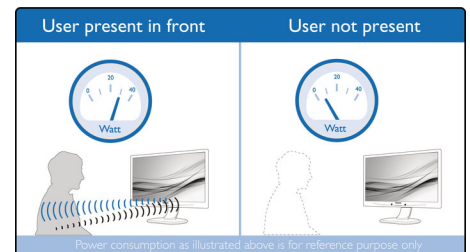

PowerSensor

PowerSensor is a built-in 'people sensor' that transmits and receives harmless infrared signals to determine if the user is present and then automatically reduces monitor brightness when the user steps away from the desk, cutting energy costs by up to 80 percent and prolonging monitor life

USB Docking

USB-C

IPS
Wide Viewing
Angle

Windows Hello

PowerSensor

3-sided
Frameless

HDMI™
HIGH DEFINITION MULTIMEDIA INTERFACE

Flicker-free