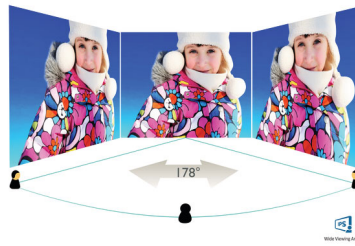

IPS technology

IPS displays use advanced technology that gives you extra-wide viewing angles of 178/178 degrees, making it possible to view the display from almost any angle — even in 90-degree Pivot mode! Unlike standard TN panels, IPS displays gives you remarkably crisp images with vivid colours, making it ideal not only for Photos, films and web browsing, but also for professional applications that demand colour accuracy and consistent brightness at all times.