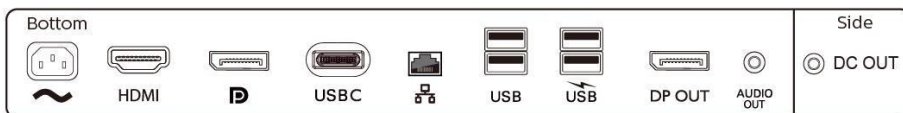

Dimensions

- Product with stand (max height): 541 x 527 x 257 mm
- Product without stand (mm): 541 x 332 x 57 mm
- Packaging in mm (W x H x D): 603 x 492 x 224 mm

Weight

- Product with stand (kg): 6.30 kg
- Product without stand (kg): 3.87 kg
- Product with packaging (kg): 8.99 kg

Operating conditions

- Temperature range (operation): 0°C to 40°C °C
- Temperature range (storage): -20°C to 60°C °C
- Relative humidity: 20%-80 %
- Altitude: Operation: +12,000 ft (3658 m), Non-operation: +40,000 ft (12,192 m)
- MTBF (demonstrated): 70,000 hrs (excluded backlight)

Sustainability

- Environmental and energy: PowerSensor, EnergyStar 7.0, EPEAT*, TCO Certified Edge, RoHS, WEEE
- Recyclable packaging material: 100 %
- Post-consumer recycled plastic: 85%
- Specific Substances: PVC/BFR free housing, Mercury free

Compliance and standards

- Regulatory Approvals: CE Mark, FCC Class B, SEMKO, cETLus, CU-EAC, TUV Ergo, TUV/GS, EPA, UKRAINIAN, ICES-003, CB, KUCAS, SASO

Cabinet

- Front bezel: Black
- Rear cover: Black
- Foot: Black
- Finish: Texture

What's in the box?

- Monitor with stand
- Cables: HDMI cable, DP cable, USB-C to C/A cable, DC out cable, Power cable
- User Documentation

Issue date 2021-03-16

Version: 6.0.2

12 NC: 8670 001 57925
EAN: 87 12581 75672 7

© 2021 Koninklijke Philips N.V.
All Rights reserved.

Specifications are subject to change without notice.
Trademarks are the property of Koninklijke Philips N.V.
or their respective owners.

www.philips.com

* "IPS" word mark / trademark and related patents on technologies belong to their respective owners.
* The maximum resolution works for either HDMI, DP or USB-C input.
* Response time value equal to SmartResponse
* NTSC Area based on CIE 1976
* sRGB Area based on CIE1931
* For Video transmission via USB-C, your Notebook/device must support USB-C DP Alt mode
* For USB-C power and charging function, your Notebook/device must support USB-C standard Power Delivery specifications. Please check with your Notebook user manual or manufacturer for more details.
* Activities such as screen sharing and online streaming over the Internet can impact your network performance. Your hardware and network bandwidth will determine the overall audio and video quality.
* DisplayPort out works only under either DP in or USB-C in.
* DC power out function only supports Intel NUC with 19 V, max 65 W. Only one PC or notebook should be connected to either USB-C or DC out port for power passthrough function.
* If your Ethernet connection seems slow, please enter the OSD menu and select USB 3.0 or a higher version that can support the LAN speed up to 1G.
* EPEAT rating is valid only where Philips registers the product. Please visit <https://www.epeat.net/> for registration status in your country.
* The monitor may look different from feature images.