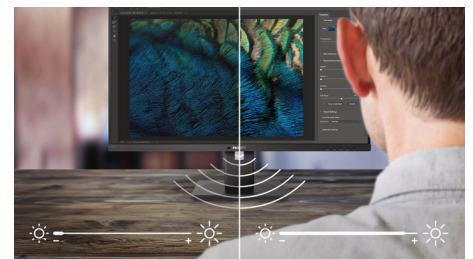

PowerSensor

PowerSensor is a built-in 'people sensor' that transmits and receives harmless infrared signals to determine if the user is present and then automatically reduces monitor brightness when the user steps away from the desk, cutting energy costs by up to 80 percent and prolonging monitor life

USB Docking

USB-C

Wide Viewing Angle

LowBlue Mode

Windows Hello

PowerSensor

3-sided Frameless

HDMI

Flicker-free