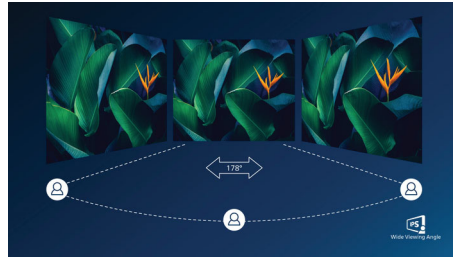

IPS technology

IPS displays use advanced technology that gives you extra-wide viewing angles of 178/178 degrees, making it possible to view the display from almost any angle — even in 90-degree Pivot mode! Unlike standard TN panels, IPS displays gives you remarkably crisp images with vivid colours, making it ideal not only for Photos, films and web browsing, but also for professional applications that demand colour accuracy and consistent brightness at all times.