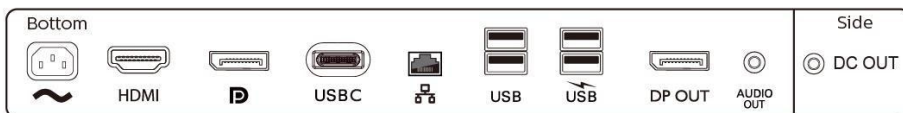

Dimensions

- Product with stand (max height): 541 x 527 x 257 mm
- Product without stand (mm): 541 x 332 x 57 mm
- Packaging in mm (W x H x D): 603 x 492 x 224 mm

Weight

- Product with stand (kg): 6.30 kg
- Product without stand (kg): 3.87 kg
- Product with packaging (kg): 8.99 kg

Operating conditions

- Temperature range (operation): 0°C to 40°C °C
- Temperature range (storage): -20°C to 60°C °C
- Relative humidity: 20%-80 %
- Altitude: Operation: +12,000 ft (3658 m), Non-operation: +40,000 ft (12,192 m)
- MTBF (demonstrated): 70,000 hrs (excluded backlight)

Sustainability

- Environmental and energy: PowerSensor, EnergyStar 7.0, EPEAT*, TCO Certified Edge, RoHS, WEEE
- Recyclable packaging material: 100 %
- Post-consumer recycled plastic: 85%
- Specific Substances: PVC/BFR free housing, Mercury free

Compliance and standards

- Regulatory Approvals: CE Mark, FCC Class B, SEMKO, cETLus, CU-EAC, TUV Ergo, TUV/GS, EPA, UKRAINIAN, ICES-003, CB, KUCAS, SASO

Cabinet

- Front bezel: Black
- Rear cover: Black
- Foot: Black
- Finish: Texture

What's in the box?

- Monitor with stand
- Cables: HDMI cable, DP cable, USB-C to C/A cable, DC out cable, Power cable
- User Documentation

Issue date 2022-06-01

Version: 6.0.2

12 NC: 8670 001 57925
EAN: 87 12581 75672 7

© 2022 Koninklijke Philips N.V.
All Rights reserved.

Specifications are subject to change without notice.
Trademarks are the property of Koninklijke Philips N.V.
or their respective owners.

www.philips.com

* "IPS" word mark / trademark and related patents on technologies belong to their respective owners.
* The maximum resolution works for either HDMI, DP or USB-C input.
* Response time value equal to SmartResponse
* NTSC Area based on CIE 1976
* sRGB Area based on CIE1931
* For Video transmission via USB-C, your Notebook/device must support USB-C DP Alt mode
* For USB-C power and charging function, your Notebook/device must support USB-C standard Power Delivery specifications. Please check with your Notebook user manual or manufacturer for more details.
* Activities such as screen sharing and online streaming over the Internet can impact your network performance. Your hardware and network bandwidth will determine the overall audio and video quality.
* DisplayPort out works only under either DP in or USB-C in.
* DC power out function only supports Intel NUC with 19 V, max 65 W. Only one PC or notebook should be connected to either USB-C or DC out port for power passthrough function.
* If your Ethernet connection seems slow, please enter the OSD menu and select USB 3.0 or a higher version that can support the LAN speed up to 1G.
* EPEAT rating is valid only where Philips registers the product. Please visit <https://www.epeat.net/> for registration status in your country.
* The monitor may look different from feature images.