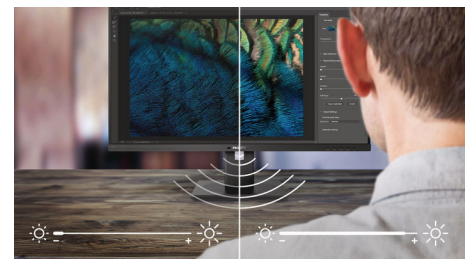

PowerSensor

PowerSensor is a built-in 'people sensor' that transmits and receives harmless infrared signals to determine if the user is present and then automatically reduces monitor brightness when the user steps away from the desk, cutting energy costs by up to 80 percent and prolonging monitor life