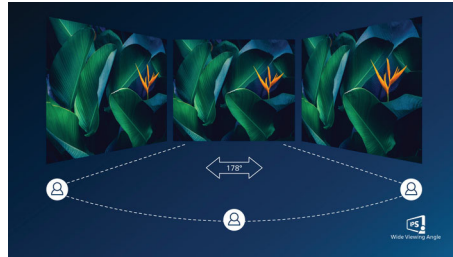

## IPS technology

IPS displays use advanced technology that gives you extra-wide viewing angles of 178/178 degrees, making it possible to view the display from almost any angle — even in 90-degree Pivot mode! Unlike standard TN panels, IPS displays gives you remarkably crisp images with vivid colours, making it ideal not only for Photos, films and web browsing, but also for professional applications that demand colour accuracy and consistent brightness at all times.