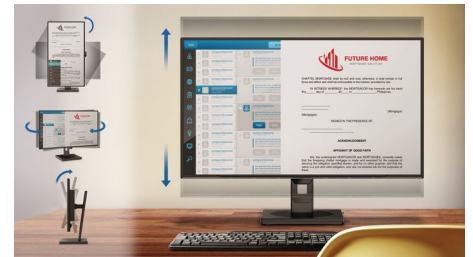

HDMI Ready

An HDMI-ready device has all the required hardware to accept High-Definition Multimedia Interface (HDMI) input. An HDMI cable enables high-quality digital video and audio to be transmitted over a single cable from a PC or any number of AV sources (including set-top boxes, DVD players, A/V receivers and video cameras).

Built-in stereo speakers

A pair of high-quality stereo speakers built into a display device. They may be visible front firing, or invisible down firing, top firing, rear firing etc. depending on model and design.

SmartErgoBase

The SmartErgoBase is a monitor base that delivers ergonomic display comfort and provides cable management. The user-friendly height, swivel, tilt and rotation angle adjustments of the base allow the monitor to be positioned for maximum comfort to help ease the physical strains of a long workday. In addition, cable management reduces cable clutter and keeps the workspace neat and professional.