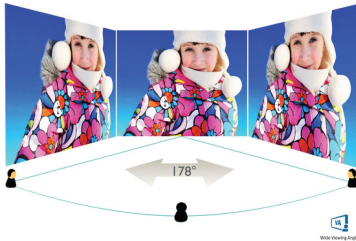

VA display

The Philips VA LED display uses an advanced multi-domain vertical alignment technology that gives you super-high static contrast ratios for extra-vivid and bright images. While standard office applications are handled with ease, it is especially suitable for photos, web browsing, films, gaming and demanding graphical applications. Its optimised pixel management technology gives you a 178/178 degree extra-wide viewing angle, resulting in crisp images.