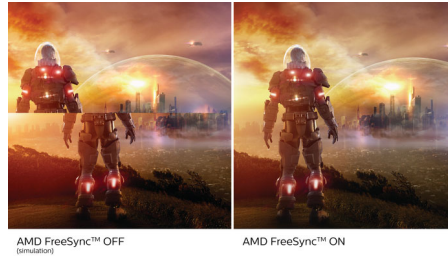

Ultra-smooth gaming

Gaming shouldn't be a choice between choppy gameplay or broken frames. With the new Philips monitor it doesn't have to be. Get fluid, artefact-free performance at virtually any frame rate with AMD FreeSync™ technology, smooth, quick refresh and ultra-fast response time.