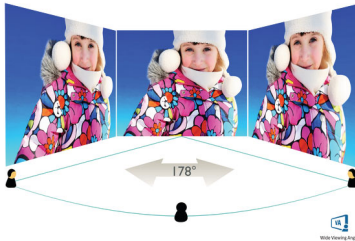

VA display

The Philips VA LED display uses an advanced multi-domain vertical alignment technology that gives you super-high static contrast ratios for extra-vivid and bright images. While standard office applications are handled with ease, it is especially suitable for photos, web browsing, films, gaming and demanding graphical applications. Its optimised pixel management technology gives you a 178/178 degree extra-wide viewing angle, resulting in crisp images.