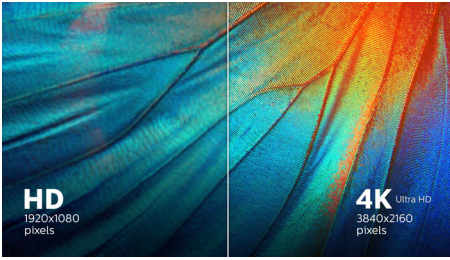

Highlights

UltraClear 4K UHD Resolution

These Philips displays utilise high-performance panels to deliver UltraClear, 4K UHD (3840 x 2160) resolution images. Whether you are a demanding professional requiring extremely detailed images for CAD solutions, a user of 3D graphics applications or a financial wizard working on huge spreadsheets, Philips displays will make your images and graphics come alive.