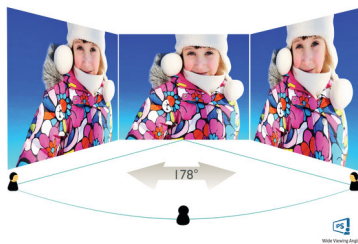

IPS technology

IPS displays use advanced technology that gives you extra-wide viewing angles of 178/178 degrees, making it possible to view the display from almost any angle — even in 90-degree Pivot mode! Unlike standard TN panels, IPS displays gives you remarkably crisp images with vivid colours, making it ideal not only for

Photos, films and web browsing, but also for professional applications that demand colour accuracy and consistent brightness at all times.