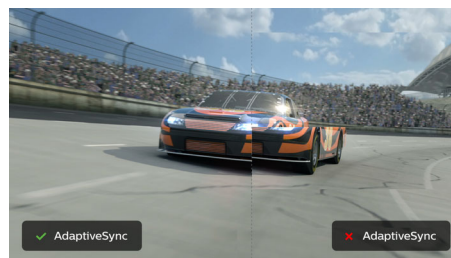

Adaptive-Sync technology

Gaming shouldn't be a choice between choppy gameplay or broken frames. Get fluid, artefact-free performance at virtually any frame rate with Adaptive-Sync technology, smooth quick refresh and ultra-fast response time.