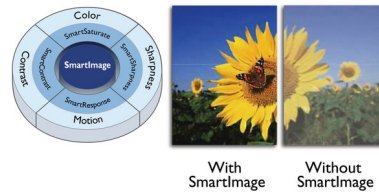

SmartImage

SmartImage is an exclusive leading edge Philips technology that analyses the content displayed on your screen and optimises your display performance. This user-friendly interface allows you to select various modes, like Office, Photo, Movie, Game, Economy etc., to fit the application in use. Based on the selection, SmartImage dynamically optimises the contrast, colour saturation and sharpness of images and videos for ultimate display performance. The Economy mode option offers you major power savings. All in real time at the touch of a single button!