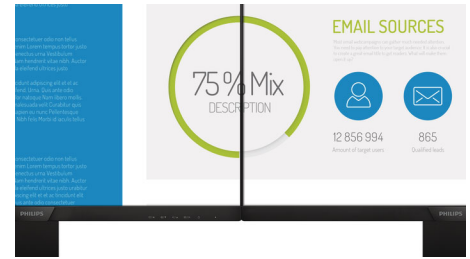

Ultra-narrow Border

The new Philips displays feature ultra-narrow borders which allow for minimal distractions and maximum viewing size. Especially suited for multi-display or tiling setups like gaming, graphic design and professional applications, the ultra-narrow border display gives you the feeling of using one large display.