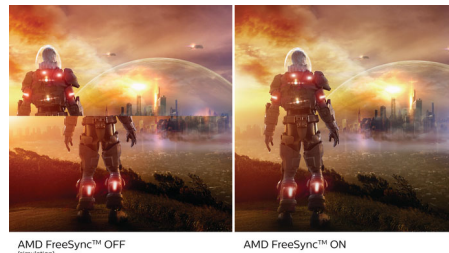

Ultra-smooth gaming

Gaming shouldn't be a choice between choppy gameplay or broken frames. With the new Philips monitor it doesn't have to be. Get fluid, artefact-free performance at virtually any frame rate with AMD FreeSync™ technology, smooth, quick refresh and ultra-fast response time.

Built-in stereo speakers

A pair of high-quality stereo speakers built into a display device. They may be visible front firing, or invisible down firing, top firing, rear firing etc. depending on model and design.

278E9QJAB/01