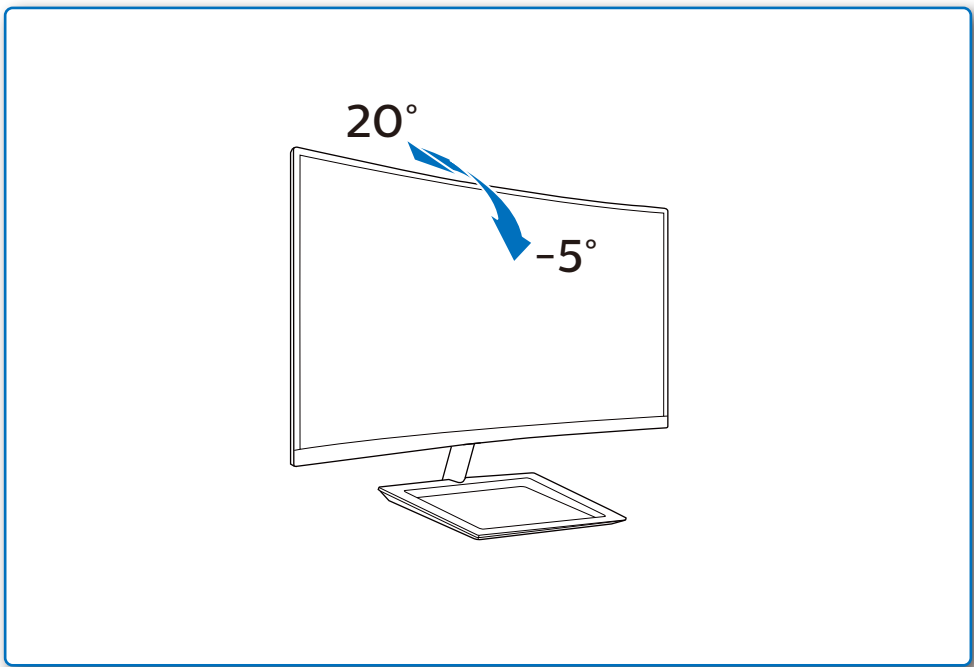

GRAPHIC DEVELOPMENT MMD	
Product name	
Project name	
Project no.	
Finishing	Folded sheet
Scale	1:1
Size Spreads	594 (W) x 210 (H) mm
Size	148.5 (W) x 210 (H) mm
Operator(s)	
Date amended	
VERSION No.	13
APPROVAL	
QC Lithographer	
Product Manager	
Date Check	
ARTWORK DOCUMENT	
Paper	80gsm White, woodfree coated
Numbers of colours	2Cx2C
Spotcolor	
Aftertreatment	
☐ Cropping	
☐ Coating	
☐ Varnishing	
☐ Embossing	
☐ Cutterguide	
☐ Die-cut	
☐ Binding	
☐ Glue	

4

- **EN** Need help?
  Online help: www.philips.com/support
- **SC** 需要帮助?
  在线帮助: www.philips.com/support
- **FR** Besoin d'Aide ?
  Aide en ligne: www.philips.com/support
- **ES** ¿Necesita ayuda?
  Ayuda en línea: www.philips.com/support
- **DE** Benötigen Sie Hilfe?
  Online-Hilfe: www.philips.com/support
- **IT** Avete bisogno di aiuto?
  Guida in linea: www.philips.com/support
- **BR** Precisa ajuda?
  Ajuda online: www.philips.com/support
- **KO** 도움이 필요하신가요?
  온라인 도움말: www.philips.com/support
- **JP** Потребуете помощи?
  Поддержка он-лайн: www.philips.com/support
- **RU** Нужна помощь?
  Интерактивная справка: www.philips.com/support
- **TR** Yardıma ihtiyacınız var mı?
  Online yardım: www.philips.com/support
- **HI** क्या सहायता की जरूरत है?
  ऑनलाईन सहायता: www.philips.com/support
- **AR** هل تريد المساعدة?
  www.philips.com/support للمساعدة عبر الإنترنت
- **JP** ヘルプが必要ですか?
  オンラインヘルプ: www.philips.com/support

Version: M1322ECQ1WWT
2019 © TOP Victory Investment Ltd. All rights reserved.

This product has been manufactured by and is sold under the responsibility of Top Victory Investments Ltd., and Top Victory Investments Ltd. is the warrantor in relation to this product. Philips and the Philips Shield Emblem are registered trademarks of Koninklijke Philips N.V. and are used under license.

Specifications are subject to change without notice.

www.philips.com

HDMI
HDMI trademark and related patents on technologies belong to their respective owners.

Printed in China