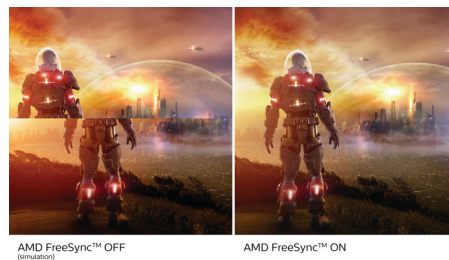

Ultra-smooth gaming

Gaming shouldn't be a choice between choppy gameplay or broken frames. With the new Philips monitor it doesn't have to be. Get fluid, artefact-free performance at virtually any frame rate with AMD FreeSync™ technology, smooth, quick refresh and ultra-fast response time.