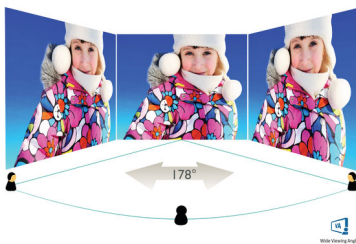

VA display

The Philips VA LED display uses an advanced multi-domain vertical alignment technology that gives you super-high static contrast ratios for extra-vivid and bright images. While standard office applications are handled with ease, it is especially suitable for photos, web

browsing, films, gaming and demanding graphical applications. Its optimised pixel management technology gives you a 178/178 degree extra-wide viewing angle, resulting in crisp images.

CrystalClear images

These Philips screens deliver Crystal Clear, Quad HD 2560 x 1440 or 2560 x 1080 pixel images. Utilising high-performance panels with high-density pixel count, enabled by high-bandwidth sources like Displayport, HDMI and Dual link DVI, these new displays will make your images and graphics come alive. Whether you are a demanding professional requiring extremely detailed information for CAD-CAM solutions, a user of 3D graphic applications or a financial wizard working on huge spreadsheets, Philips displays will give you Crystal Clear images.