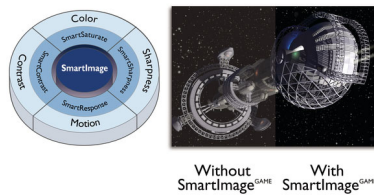

Greener everyday

- Eco-friendly materials meet major international standards
- Mercury Free eco-friendly display

PHILIPS

Highlights

IPS technology

IPS displays use an advanced technology which gives you extra wide viewing angles of 178/178 degree, making it possible to view the display from almost any angle. Unlike standard TN panels, IPS displays gives you remarkably crisp images with vivid colors, making it ideal not only for Photos, movies and web browsing, but also for professional applications which demand color accuracy and consistent brightness at all times.

16:9 Full HD display

Picture quality matters. Regular displays deliver quality, but you expect more. This display features enhanced Full HD 1920 x 1080 resolution. With Full HD for crisp detail paired with high brightness, incredible contrast and realistic colors expect a true to life picture.

SmartContrast

SmartContrast is a Philips technology that analyzes the contents you are displaying,

automatically adjusting colors and controlling backlight intensity to dynamically enhance contrast for the best digital images and videos or when playing games where dark hues are displayed. When Economy mode is selected, contrast is adjusted and backlighting fine-tuned for just-right display of everyday office applications and lower power consumption.

SmartImage Game mode

The new Philips gaming display has quick access OSD fine tuned for gamers, offering you multiple options. "FPS" mode (First person shooting) improves dark themes in games, allowing you to see hidden objects in dark areas. "Racing" mode adapts display with fastest response time, high color, along with image adjustments. "RTS" mode (Real time strategy) has a special SmartFrame mode which enables highlighting of specific area and allows for size and image adjustments. Gamer 1 and Gamer 2 enable you to save personal customized settings based on different games, ensuring best performance.