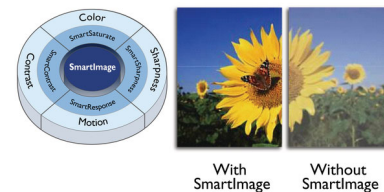

SmartImage

SmartImage is an exclusive leading edge Philips technology that analyses the content displayed on your screen and optimises your display performance. This user-friendly interface allows you to select various modes, like Office, Photo, Movie, Game, Economy etc., to fit the application in use. Based on the selection, SmartImage dynamically optimises the contrast, colour saturation and sharpness of images and videos for ultimate display performance. The Economy mode option

offers you major power savings. All in real time at the touch of a single button!