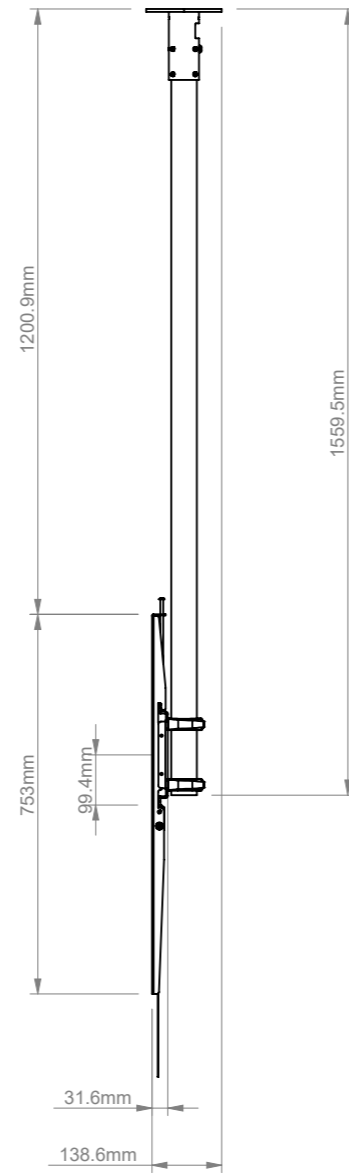

THE INFORMATION CONTAINED IN THIS DRAWING IS THE SOLE PROPERTY OF B-TECH INTERNATIONAL DESIGN AND MANUFACTURING LIMITED, ANY REPRODUCTION IN PART OR WHOLE WITHOUT THE WRITTEN PERMISSION OF B-TECH INTERNATIONAL DESIGN AND MANUFACTURING LIMITED IS PROHIBITED.

B-Tech International Design and Manufacturing Limited		B-Tech No: BT8448-150
Part of the B-Tech International Group of Companies		Version: 1.0
 UNLESS OTHERWISE SPECIFIED DIMENSIONS ARE IN MILLIMETERS	Size: A3	Title: Heavy Duty Universal Flat Screen Ceiling Mount
	Scale: 1:15	Revision: 0.0
Sheet: 1 of 1	Date: 13/04/17	File Name: BTD-BT8448-150-R0.0