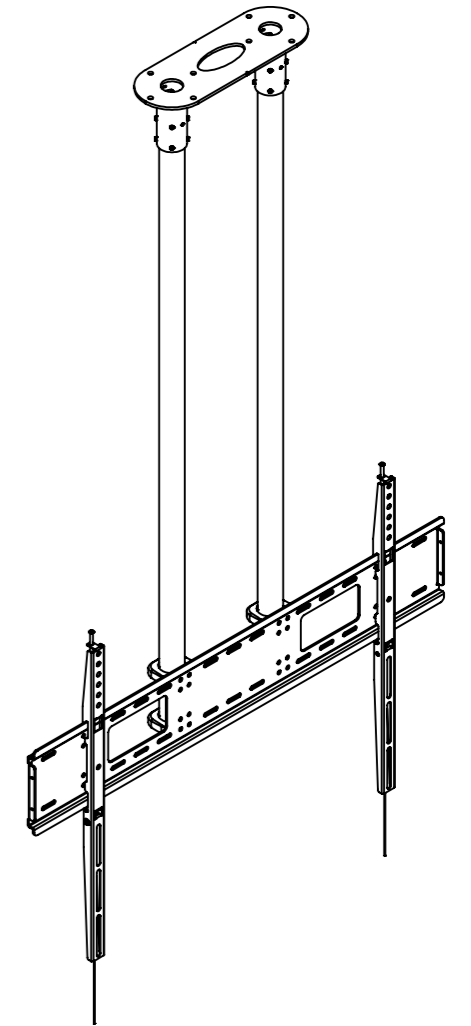

THE INFORMATION CONTAINED IN THIS DRAWING IS THE SOLE PROPERTY OF B-TECH INTERNATIONAL DESIGN AND MANUFACTURING LIMITED, ANY REPRODUCTION IN PART OR WHOLE WITHOUT THE WRITTEN PERMISSION OF B-TECH INTERNATIONAL DESIGN AND MANUFACTURING LIMITED IS PROHIBITED.

B-Tech International Design and Manufacturing Limited		B-Tech No: BT8448-150
Part of the B-Tech International Group of Companies		Version: 1.0
 UNLESS OTHERWISE SPECIFIED DIMENSIONS ARE IN MILLIMETERS	Size: A3	Title: Heavy Duty Universal Flat Screen Ceiling Mount
	Scale: 1:15	Revision: 0.0
Sheet: 1 of 1	Date: 13/04/17	File Name: BTD-BT8448-150-R0.0