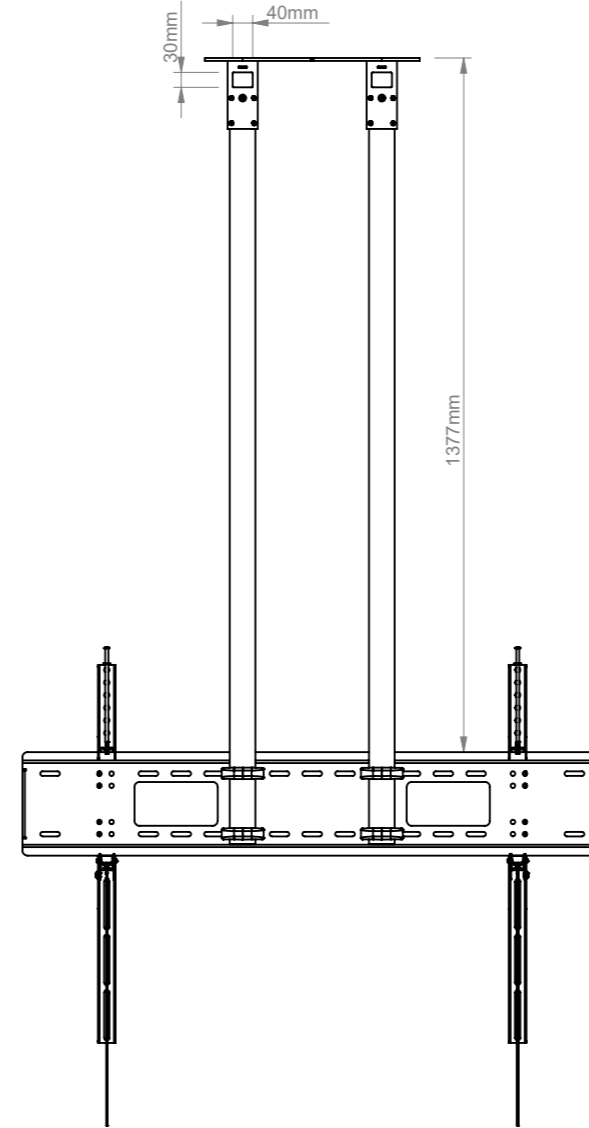

THE INFORMATION CONTAINED IN THIS DRAWING IS THE SOLE PROPERTY OF B-TECH INTERNATIONAL DESIGN AND MANUFACTURING LIMITED, ANY REPRODUCTION IN PART OR WHOLE WITHOUT THE WRITTEN PERMISSION OF B-TECH INTERNATIONAL DESIGN AND MANUFACTURING LIMITED IS PROHIBITED.

B-Tech International Design and Manufacturing Limited		B-Tech No: BT8448-150
Part of the B-Tech International Group of Companies		Version: 1.0
 UNLESS OTHERWISE SPECIFIED DIMENSIONS ARE IN MILLIMETERS	Size: A3	Title: Heavy Duty Universal Flat Screen Ceiling Mount
	Scale: 1:15	Revision: 0.0
Sheet: 1 of 1	Date: 13/04/17	File Name: BTD-BT8448-150-R0.0