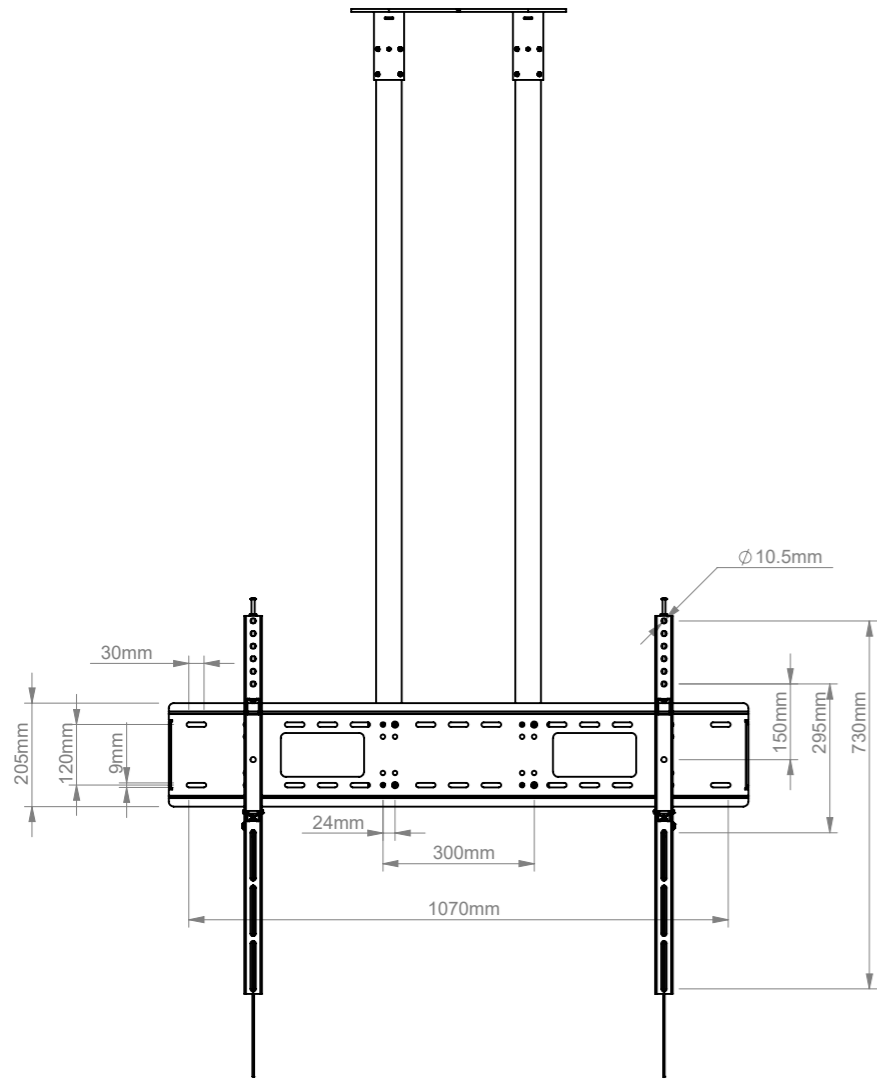

THE INFORMATION CONTAINED IN THIS DRAWING IS THE SOLE PROPERTY OF B-TECH INTERNATIONAL DESIGN AND MANUFACTURING LIMITED, ANY REPRODUCTION IN PART OR WHOLE WITHOUT THE WRITTEN PERMISSION OF B-TECH INTERNATIONAL DESIGN AND MANUFACTURING LIMITED IS PROHIBITED.

B-Tech International Design and Manufacturing Limited		B-Tech No: BT8448-150
Part of the B-Tech International Group of Companies		Version: 1.0
 UNLESS OTHERWISE SPECIFIED DIMENSIONS ARE IN MILLIMETERS	Size: A3	Title: Heavy Duty Universal Flat Screen Ceiling Mount
	Scale: 1:15	Revision: 0.0
Sheet: 1 of 1	Date: 13/04/17	File Name: BTD-BT8448-150-R0.0