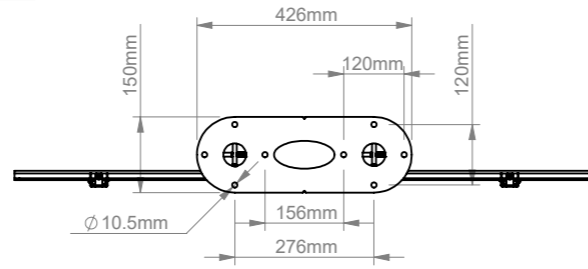

B-Tech International Design and Manufacturing Limited		B-Tech No: BT8448-150
Part of the B-Tech International Group of Companies		Version: 1.0
 UNLESS OTHERWISE SPECIFIED DIMENSIONS ARE IN MILLIMETERS	Size: A3	Title: Heavy Duty Universal Flat Screen Ceiling Mount
	Scale: 1:15	Revision: 0.0
Sheet: 1 of 1	Date: 13/04/17	File Name: BTD-BT8448-150-R0.0