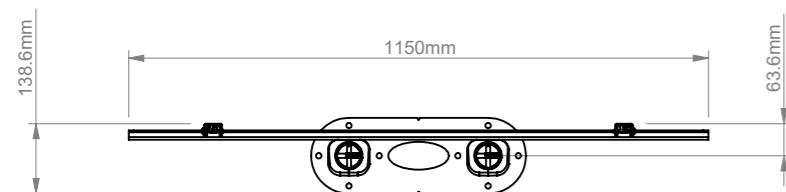

B-Tech International Design and Manufacturing Limited		B-Tech No: BT8448-150
Part of the B-Tech International Group of Companies		Version: 1.0
 UNLESS OTHERWISE SPECIFIED DIMENSIONS ARE IN MILLIMETERS	Size: A3	Title: Heavy Duty Universal Flat Screen Ceiling Mount
	Scale: 1:15	Revision: 0.0
Sheet: 1 of 1	Date: 13/04/17	File Name: BTD-BT8448-150-R0.0