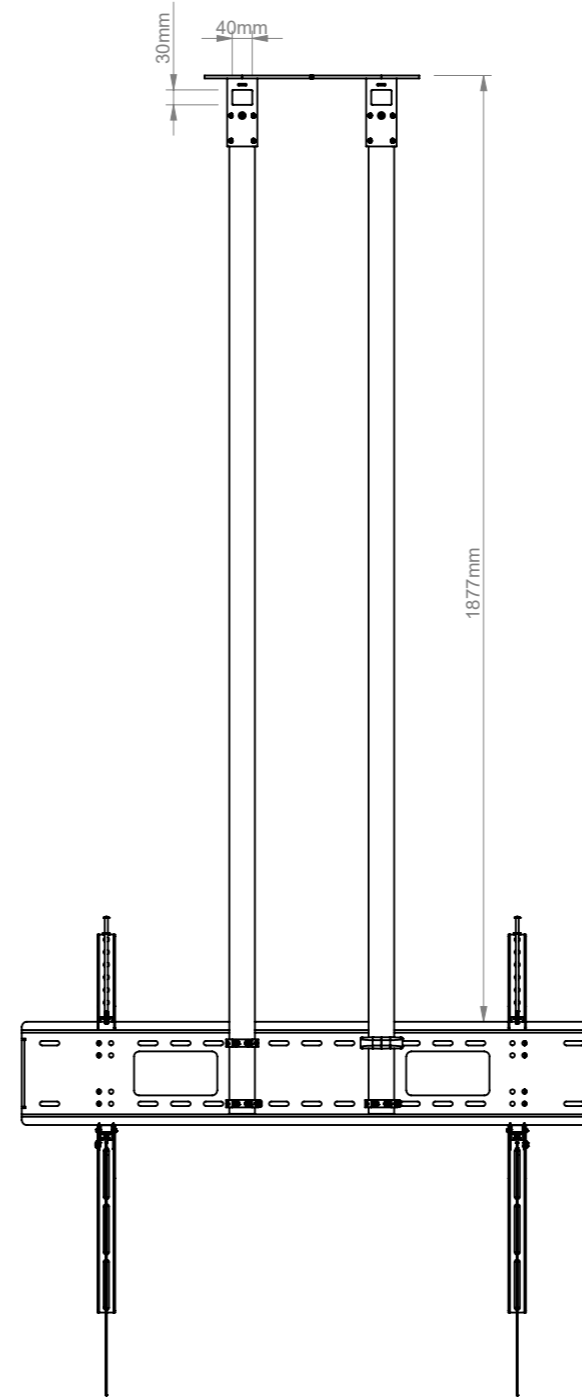

THE INFORMATION CONTAINED IN THIS DRAWING IS THE SOLE PROPERTY OF B-TECH INTERNATIONAL DESIGN AND MANUFACTURING LIMITED, ANY REPRODUCTION IN PART OR WHOLE WITHOUT THE WRITTEN PERMISSION OF B-TECH INTERNATIONAL DESIGN AND MANUFACTURING LIMITED IS PROHIBITED.

B-Tech International Design and Manufacturing Limited		B-Tech No: BT8448-200
Part of the B-Tech International Group of Companies		Version: 1.0
 UNLESS OTHERWISE SPECIFIED DIMENSIONS ARE IN MILLIMETERS	Size: A3	Title: Heavy Duty Universal Flat Screen Ceiling Mount
	Scale: 1:15	Revision: 0.0
Sheet: 1 of 1	Date: 13/04/17	File Name: BTD-BT8448-200-R0.0