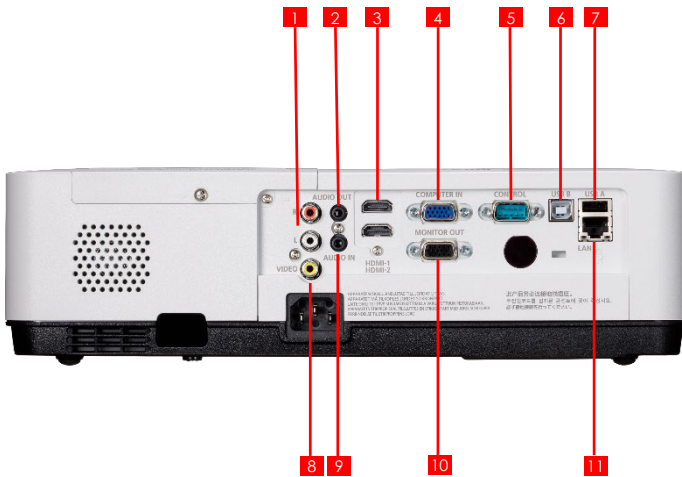

All data is based on Canon standard testing methods except where indicated

Subject to change without notice.

- 1 Audio in phono
- 2 Stereo audio out
- 3 2 x HDMI
- 4 VGA
- 5 RS232-C
- 6 USB-B (USB display function)
- 7 USB-A (Memory viewer function)
- 8 Video in
- 9 Audio in Mini-jack
- 10 Monitor out
- 11 Lan control