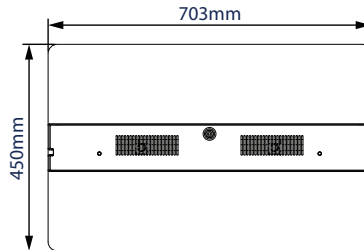

TOP VIEW

PACKING INFORMATION

COLOUR:	ORDER REF:	EAN CODE:	MASTER CARTON QTY:	INNER CARTON QTY:	MASTER CARTON WEIGHT:	MASTER CARTON CUBE:
Black	BT7002/B	5019318081217	1 (Shipped on Pallet)	0	N/A	N/A
White	BT7002/W	5019318081224	1 (Shipped on Pallet)	0	N/A	N/A