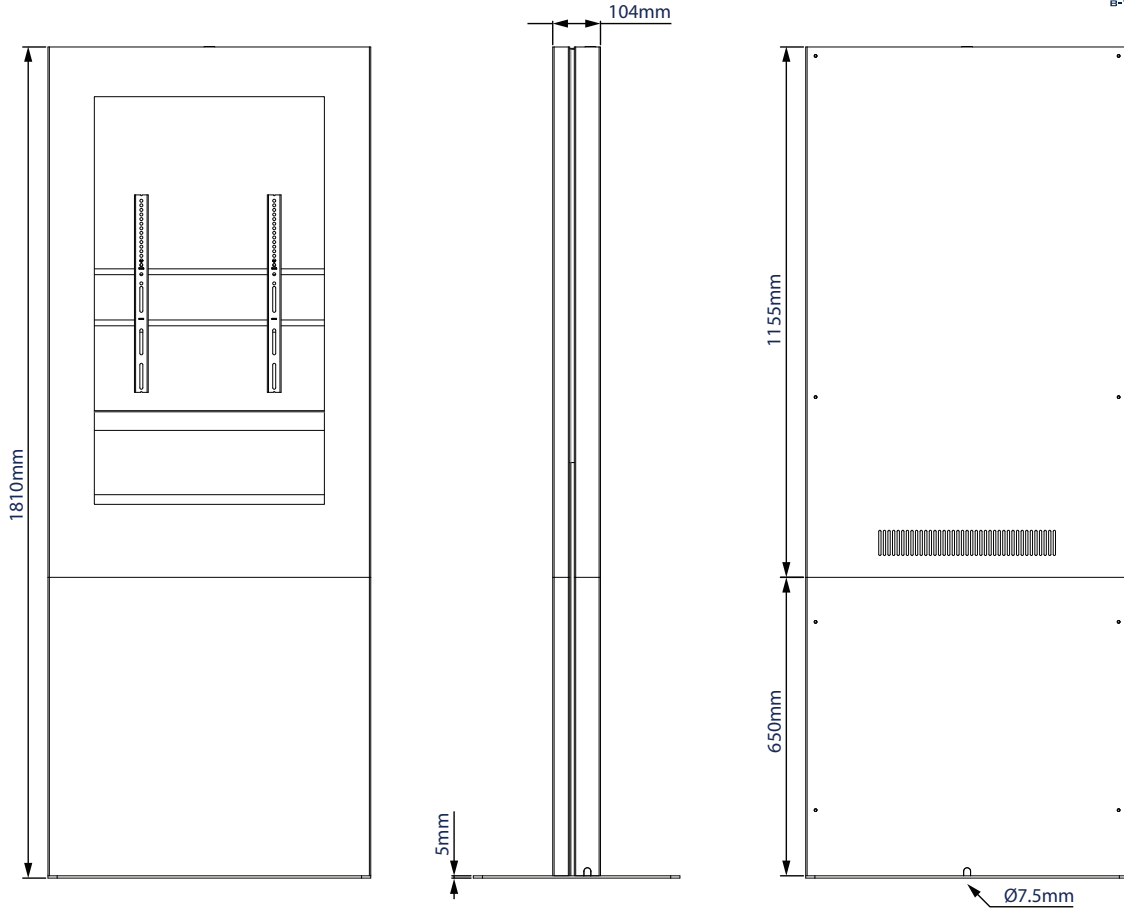

Please note dimensions are based on 42" - 55" screens. Kiosk dimensions for other sized screens may differ.

FRONT VIEW

SIDE VIEW

BACK VIEW