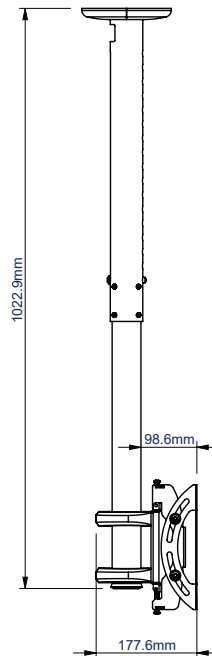

SPECIFICATION

Recommended screen size	up to 47"
Max load	50kg
VESA® & non-VESA fixings	up to 225 x 200mm
Tilt	+/-15°
Ceiling drop	Min. 625mm - Max. 950mm*
Colour	Black

*From the ceiling to the centre of the mount

VESA 200 47" 120cm 50KG ±15°/±15°

Quick and easy 'push button' height adjustment in 25mm increments

Levelling screws allow adjustment of the screen height once mounted

Security locking screws and Allen key provide a secure installation

Integrated cable management

FRONT VIEW - MINIMUM DROP

TILTED DOWN

TOP VIEW

FRONT VIEW - SCREEN INTERFACE

SIDE VIEW - MINIMUM DROP

SIDE VIEW - MAXIMUM DROP

REAR VIEW - MAXIMUM DROP

PACKING INFORMATION

COLOUR:	ORDER REF:	EAN CODE:	MASTER CARTON QTY:	INNER CARTON QTY:	MASTER CARTON WEIGHT:	MASTER CARTON CUBE:
Black	BT8423/B	5019318087349	1	0	8kg	0.04cbm

ORIGINAL DESIGNS BY B-TECH AV MOUNTS - REGISTERED DESIGNS & PATENTS APPLY