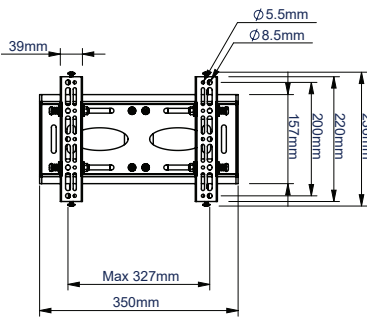

VESA 200 47" 120cm 50KG ±15°/±15°

Quick and easy 'push button' height adjustment in 25mm increments

Levelling screws allow adjustment of the screen height once mounted

Security locking screws and Allen key provide a secure installation

Integrated cable management

FRONT VIEW - MINIMUM DROP

TILTED DOWN

TOP VIEW

FRONT VIEW - SCREEN INTERFACE

SIDE VIEW - MINIMUM DROP

SIDE VIEW - MAXIMUM DROP

REAR VIEW - MAXIMUM DROP

PACKING INFORMATION

COLOUR:	ORDER REF:	EAN CODE:	MASTER CARTON QTY:	INNER CARTON QTY:	MASTER CARTON WEIGHT:	MASTER CARTON CUBE:
Black	BT8423/B	5019318087349	1	0	8kg	0.04cbm

ORIGINAL DESIGNS BY B-TECH AV MOUNTS - REGISTERED DESIGNS & PATENTS APPLY