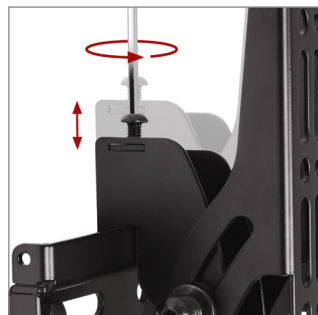

ADJUSTABLE
 DROP IN 25MM
 INCREMENTS

BT8423

ADJUSTABLE DROP UNIVERSAL FLAT SCREEN CEILING MOUNT WITH TILT

Designed to ceiling mount screens up to 50kg, the BT8423 features an adjustable drop of 625mm - 950mm* in increments of 25mm. The mount uses B-Tech's unique 'Torsion-Tilt' mechanism for easy tilt up to +/-15°. Levelling screws are included on the interface arms to finely adjust the screen height and locking screws help prevent unauthorised removal of the screen. Cover plates are supplied for a neat and tidy installation.

FEATURES

- Unique 'Torsion-tilt' mechanism for tool-less tilt adjustment
- Tool-less adjustable ceiling drop in increments of 25mm
- Suitable for landscape or portrait mounting
- Arms feature levelling screws to adjust the screen height
- Lateral adjustment of screen once mounted
- Security screws help prevent unauthorised removal of screens
- Integrated cable management
- Cover plate included for a smart installation
- Simple 'hook-on' installation with all mounting hardware included

VESA 200 47" 120cm 50KG ±15°/±15°

Quick and easy 'push button' height adjustment in 25mm increments

Levelling screws allow adjustment of the screen height once mounted

Security locking screws and Allen key provide a secure installation

Integrated cable management

FRONT VIEW - MINIMUM DROP

TILTED DOWN

TOP VIEW

FRONT VIEW - SCREEN INTERFACE

SIDE VIEW - MINIMUM DROP

SIDE VIEW - MAXIMUM DROP

REAR VIEW - MAXIMUM DROP