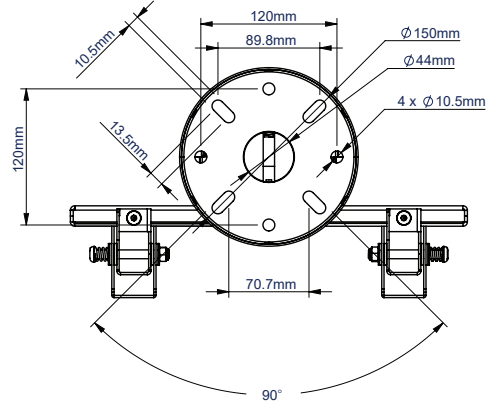

FEATURES

- Unique 'Torsion-tilt' mechanism for tool-less tilt adjustment
- Tool-less adjustable ceiling drop in increments of 25mm
- Suitable for landscape or portrait mounting
- Arms feature levelling screws to adjust the screen height
- Lateral adjustment of screen once mounted
- Security screws help prevent unauthorised removal of screens
- Integrated cable management
- Cover plate included for a smart installation
- Simple 'hook-on' installation with all mounting hardware included

VESA 200 47" 120cm 50KG ±15°/±15°

Quick and easy 'push button' height adjustment in 25mm increments

Levelling screws allow adjustment of the screen height once mounted

Security locking screws and Allen key provide a secure installation

Integrated cable management

FRONT VIEW - MINIMUM DROP

TILTED DOWN

TOP VIEW

FRONT VIEW - SCREEN INTERFACE

SIDE VIEW - MINIMUM DROP

SIDE VIEW - MAXIMUM DROP

REAR VIEW - MAXIMUM DROP

PACKING INFORMATION

COLOUR:	ORDER REF:	EAN CODE:	MASTER CARTON QTY:	INNER CARTON QTY:	MASTER CARTON WEIGHT:	MASTER CARTON CUBE:
Black	BT8423/B	5019318087349	1	0	8kg	0.04cbm

ORIGINAL DESIGNS BY B-TECH AV MOUNTS - REGISTERED DESIGNS & PATENTS APPLY