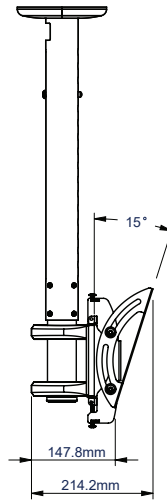

SPECIFICATION

Recommended screen size	up to 47"
Max load	50kg
VESA® & non-VESA fixings	up to 225 x 200mm
Tilt	+/-15°
Ceiling drop	Min. 625mm - Max. 950mm*
Colour	Black

*From the ceiling to the centre of the mount

FEATURES

- Unique 'Torsion-tilt' mechanism for tool-less tilt adjustment
- Tool-less adjustable ceiling drop in increments of 25mm
- Suitable for landscape or portrait mounting
- Arms feature levelling screws to adjust the screen height
- Lateral adjustment of screen once mounted
- Security screws help prevent unauthorised removal of screens
- Integrated cable management
- Cover plate included for a smart installation
- Simple 'hook-on' installation with all mounting hardware included

VESA 200 47" 120cm 50KG ±15°/±15°

Quick and easy 'push button' height adjustment in 25mm increments

Levelling screws allow adjustment of the screen height once mounted

Security locking screws and Allen key provide a secure installation

Integrated cable management

FRONT VIEW - MINIMUM DROP

TILTED DOWN

TOP VIEW

FRONT VIEW - SCREEN INTERFACE

SIDE VIEW - MINIMUM DROP

SIDE VIEW - MAXIMUM DROP

REAR VIEW - MAXIMUM DROP