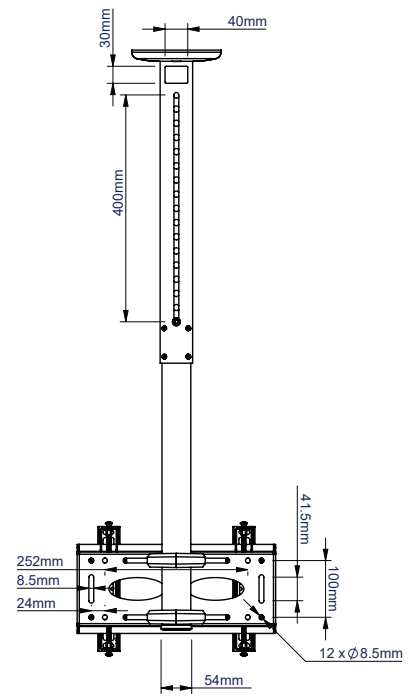

VESA 200 47" 120cm 50KG ±15°/±15°

Quick and easy 'push button' height adjustment in 25mm increments

Levelling screws allow adjustment of the screen height once mounted

Security locking screws and Allen key provide a secure installation

Integrated cable management

FRONT VIEW - MINIMUM DROP

TILTED DOWN

TOP VIEW

FRONT VIEW - SCREEN INTERFACE

SIDE VIEW - MINIMUM DROP

SIDE VIEW - MAXIMUM DROP

REAR VIEW - MAXIMUM DROP

PACKING INFORMATION

COLOUR:	ORDER REF:	EAN CODE:	MASTER CARTON QTY:	INNER CARTON QTY:	MASTER CARTON WEIGHT:	MASTER CARTON CUBE:
Black	BT8423/B	5019318087349	1	0	8kg	0.04cbm

ORIGINAL DESIGNS BY B-TECH AV MOUNTS - REGISTERED DESIGNS & PATENTS APPLY