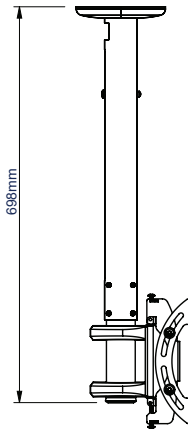

VESA 200 47" 120cm 50KG ±15°/±15°

Quick and easy 'push button' height adjustment in 25mm increments

Levelling screws allow adjustment of the screen height once mounted

Security locking screws and Allen key provide a secure installation

Integrated cable management

FRONT VIEW - MINIMUM DROP

TILTED DOWN

TOP VIEW

FRONT VIEW - SCREEN INTERFACE

SIDE VIEW - MINIMUM DROP

SIDE VIEW - MAXIMUM DROP

REAR VIEW - MAXIMUM DROP

PACKING INFORMATION

COLOUR:	ORDER REF:	EAN CODE:	MASTER CARTON QTY:	INNER CARTON QTY:	MASTER CARTON WEIGHT:	MASTER CARTON CUBE:
Black	BT8423/B	5019318087349	1	0	8kg	0.04cbm

ORIGINAL DESIGNS BY B-TECH AV MOUNTS - REGISTERED DESIGNS & PATENTS APPLY