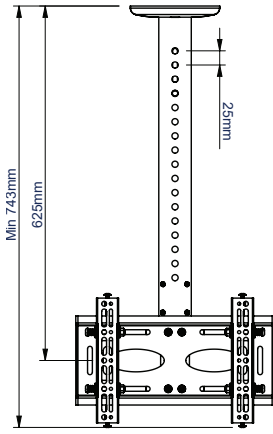

SPECIFICATION

Recommended screen size	up to 47"
Max load	50kg
VESA® & non-VESA fixings	up to 225 x 200mm
Tilt	+/-15°
Ceiling drop	Min. 625mm - Max. 950mm*
Colour	Black

*From the ceiling to the centre of the mount

FEATURES

- Unique 'Torsion-tilt' mechanism for tool-less tilt adjustment
- Tool-less adjustable ceiling drop in increments of 25mm
- Suitable for landscape or portrait mounting
- Arms feature levelling screws to adjust the screen height
- Lateral adjustment of screen once mounted
- Security screws help prevent unauthorised removal of screens
- Integrated cable management
- Cover plate included for a smart installation
- Simple 'hook-on' installation with all mounting hardware included

VESA 200 47" 120cm 50KG ±15°/±15°

Quick and easy 'push button' height adjustment in 25mm increments

Levelling screws allow adjustment of the screen height once mounted

Security locking screws and Allen key provide a secure installation

Integrated cable management

FRONT VIEW - MINIMUM DROP

TILTED DOWN

TOP VIEW

FRONT VIEW - SCREEN INTERFACE

SIDE VIEW - MINIMUM DROP

SIDE VIEW - MAXIMUM DROP

REAR VIEW - MAXIMUM DROP