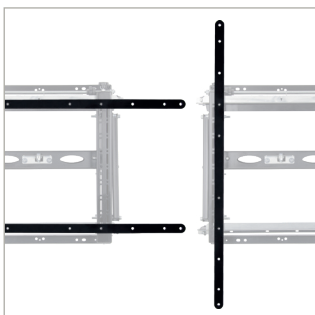

INCREASE
 MOUNTING
 PATTERNS TO
 VESA 900

BT7566

INTERFACE ADAPTOR ARMS FOR VESA® 900 X 400

Designed to increase the VESA mounting pattern of smaller mounts to accommodate larger screens, the BT7566 allows VESA 400 fixings to be increased to VESA 900. These adaptor arms are ultra-slim to keep the depth of the install to a minimum and can be used with existing B-Tech products, such as the BT8310, BT8310XL and System X interface arms. All mounting hardware included.

SPECIFICATION

VESA® compatibility	600, 800 & 900mm
Max load	dependent on mount to which the BT7566 is attached
Depth increase to the install	6mm
Colour	Black

FEATURES

- Attaches to a VESA 400 mount, increasing fixings to VESA 600, 800 or 900
- Can be used for both landscape and portrait installations
- Adaptor arms are ultra-slim to keep the depth of the install to a minimum
- Can be used with a large variety of B-Tech products such as the BT8310, BT8310XL and System X™ Interface Arms
- Easily fixes onto interface plates / arms using the screws provided
- Can be used in conjunction with another pair of adaptor arms (BT7564 / BT7565 / BT7566) to increase VESA mounting patterns

Can be used to accommodate both landscape and portrait installations

Adaptor arms are ultra-slim to keep the depth of the install to a minimum

Can be used with a large variety of existing B-Tech products such as the BT8310, BT8310XL and System X™ Interface Arms

ACCESSORIES AND RELATED PRODUCTS

BT8310XL

Heavy Duty Pop-In, Pop-Out Flat Screen Wall Mount for screens up to 125kg (per screen)

BT8390-VESA400MAF

VESA 400 Interface Arms with Micro-adjustment mount medium - large sized video wall screens to BT8390 mounting rails