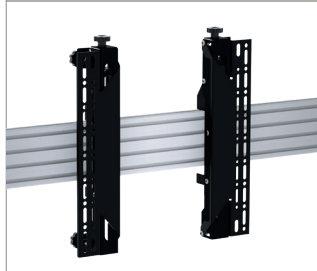

INCREASE
 MOUNTING
 PATTERNS TO
 VESA 900

BT7566

INTERFACE ADAPTOR ARMS FOR VESA® 900 X 400

Designed to increase the VESA mounting pattern of smaller mounts to accommodate larger screens, the BT7566 allows VESA 400 fixings to be increased to VESA 900. These adaptor arms are ultra-slim to keep the depth of the install to a minimum and can be used with existing B-Tech products, such as the BT8310, BT8310XL and System X interface arms. All mounting hardware included.

SPECIFICATION

VESA® compatibility	600, 800 & 900mm
Max load	dependent on mount to which the BT7566 is attached
Depth increase to the install	6mm
Colour	Black

FEATURES

- Attaches to a VESA 400 mount, increasing fixings to VESA 600, 800 or 900
- Can be used for both landscape and portrait installations
- Adaptor arms are ultra-slim to keep the depth of the install to a minimum
- Can be used with a large variety of B-Tech products such as the BT8310, BT8310XL and System X™ Interface Arms
- Easily fixes onto interface plates / arms using the screws provided
- Can be used in conjunction with another pair of adaptor arms (BT7564 / BT7565 / BT7566) to increase VESA mounting patterns

Can be used to accommodate both landscape and portrait installations

Adaptor arms are ultra-slim to keep the depth of the install to a minimum

Can be used with a large variety of existing B-Tech products such as the BT8310, BT8310XL and System X™ Interface Arms

ACCESSORIES AND RELATED PRODUCTS

BT8310XL

Heavy Duty Pop-In, Pop-Out Flat Screen Wall Mount for screens up to 125kg (per screen)

BT8390-VESA400MAF

VESA 400 Interface Arms with Micro-adjustment mount medium - large sized video wall screens to BT8390 mounting rails