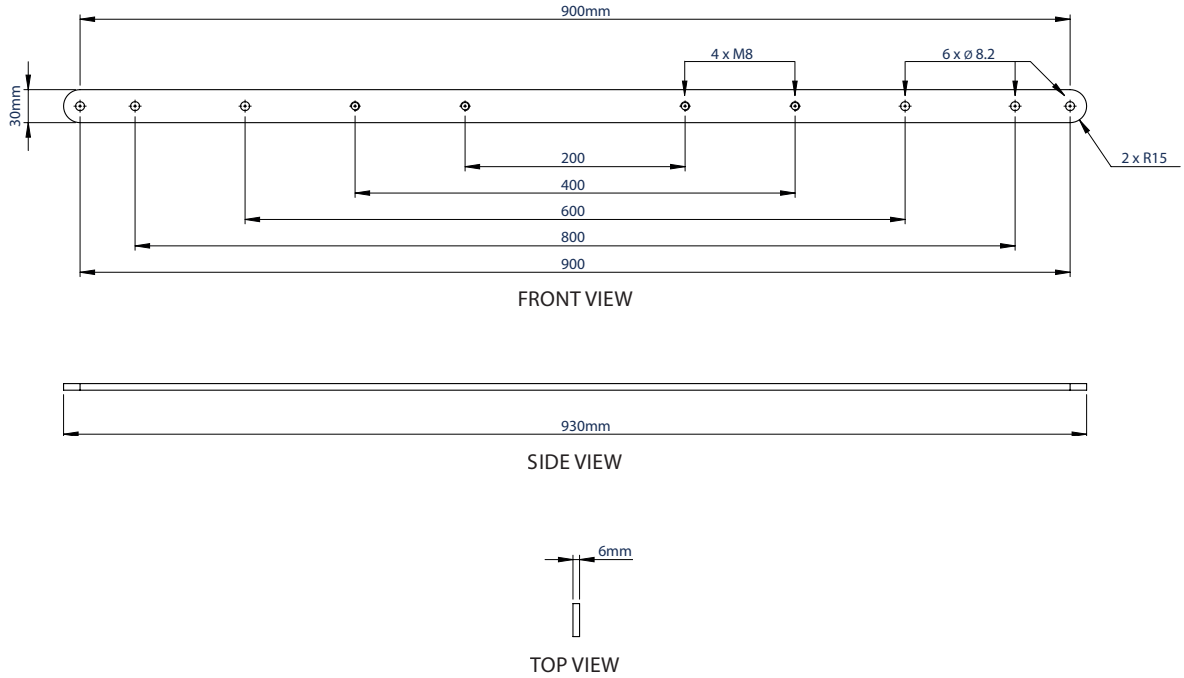

INCREASE
 MOUNTING
 PATTERNS TO
 VESA 900

BT7566

INTERFACE ADAPTOR ARMS FOR VESA® 900 X 400

Designed to increase the VESA mounting pattern of smaller mounts to accommodate larger screens, the BT7566 allows VESA 400 fixings to be increased to VESA 900. These adaptor arms are ultra-slim to keep the depth of the install to a minimum and can be used with existing B-Tech products, such as the BT8310, BT8310XL and System X interface arms. All mounting hardware included.

SPECIFICATION

VESA® compatibility	600, 800 & 900mm
Max load	dependent on mount to which the BT7566 is attached
Depth increase to the install	6mm
Colour	Black

FEATURES

- Attaches to a VESA 400 mount, increasing fixings to VESA 600, 800 or 900
- Can be used for both landscape and portrait installations
- Adaptor arms are ultra-slim to keep the depth of the install to a minimum
- Can be used with a large variety of B-Tech products such as the BT8310, BT8310XL and System X™ Interface Arms
- Easily fixes onto interface plates / arms using the screws provided
- Can be used in conjunction with another pair of adaptor arms (BT7564 / BT7565 / BT7566) to increase VESA mounting patterns

Can be used to accommodate both landscape and portrait installations

Adaptor arms are ultra-slim to keep the depth of the install to a minimum

Can be used with a large variety of existing B-Tech products such as the BT8310, BT8310XL and System X™ Interface Arms

Easily fixes onto interface plates / arms using the screws provided

PACKING INFORMATION

COLOUR:	ORDER REF:	EAN CODE:	MASTER CARTON QTY:	INNER CARTON QTY:	MASTER CARTON WEIGHT:	MASTER CARTON CUBE
Black	BT7566/B	5019318087859	1	0	N/A	N/A