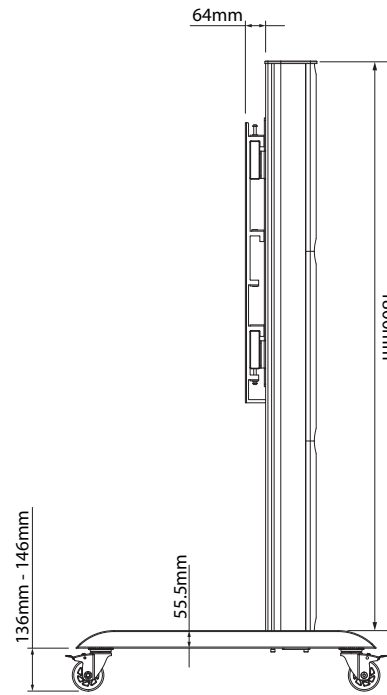

SIDE VIEW

ACCESSORIES AND RELATED PRODUCTS

BT7032 / BT7172 / BT7173 / BT7174

AV Accessory Shelves can be attached directly to a vertical column

BT8390-SA & BT7863

VC Camera Shelf & Adaptor Arm allows VC cameras to be added to the installation

BT9908

Wall Mount for 84" Microsoft® Surface Hub & other interactive displays over 72"

BT8507

Trolley for 55" Microsoft® Surface Hub & other interactive displays up to 65"

SS-V1-BT8508-040618