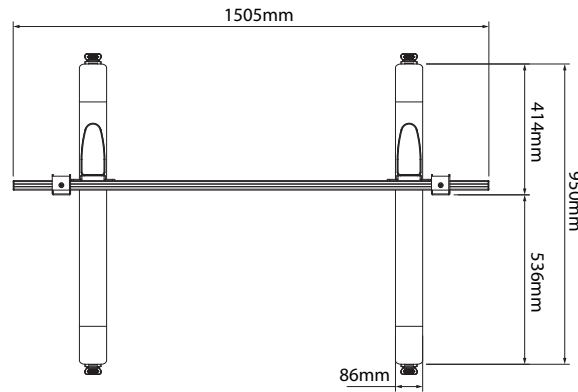

SIDE VIEW

TOP VIEW

ACCESSORIES AND RELATED PRODUCTS

BT7032 / BT7172 / BT7173 / BT7174

AV Accessory Shelves can be attached directly to a vertical column

BT8390-SA & BT7863

VC Camera Shelf & Adaptor Arm allows VC cameras to be added to the installation

BT9908

Wall Mount for 84" Microsoft® Surface Hub & other interactive displays over 72"

BT8507

Trolley for 55" Microsoft® Surface Hub & other interactive displays up to 65"

SS-V1-BT8508-040618