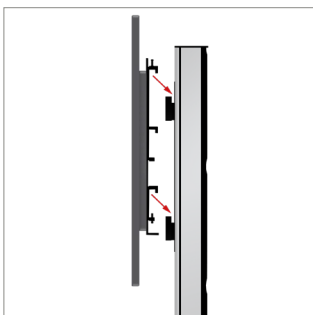

### TOUCHSCREEN TROLLEY FOR 84" MICROSOFT® SURFACE HUB™

The BT8508 is a mobile solution designed to mount Microsoft's 84" Surface Hub and other extra-large interactive displays over 72". Capable of supporting heavy duty loads, the trolley has a welcome rigidity which means mounted touchscreens do not move or flex whilst in use. Levelling screws allow easy height adjustment of the screen once mounted and integrated cable management keeps finished installations neat and tidy. Non-marking 4" braked castors allow the trolley to be re-located easily and safely without marking or scuffing floor surfaces.

#### SPECIFICATION

Recommended screen size	72" up to 120"
Recommended surface hub size	84"
Max load	200kg
VESA and non-VESA fixings	up to 1400 x 800
Colour (mounting rail)	Silver
Colour (vertical columns)	Silver or Black
Colour (base)	Black

#### FEATURES

- Designed to mount Microsoft's 84" Microsoft Surface Hub display
- The universal design is ideal for other standard or interactive screens over 72" (such as Sahara Clevertouch®)
- High-end aesthetic quality
- Integrated cable management
- Interface arms include levelling screws to adjust the height of the screen
- Includes non-marking 4" locking/braked castors
- Collar compatible accessories such as shelves can be fitted directly to the extrusion
- Safety screws help prevent unauthorised removal of screens
- Simple 'hook-on' installation
- All mounting hardware included

Simple 'hook-on' installation

Interface arms include levelling screws to adjust the height of the screen

Includes non-marking 4" locking/braked castors

Collar compatible accessories such as shelves can be fitted directly to the columns