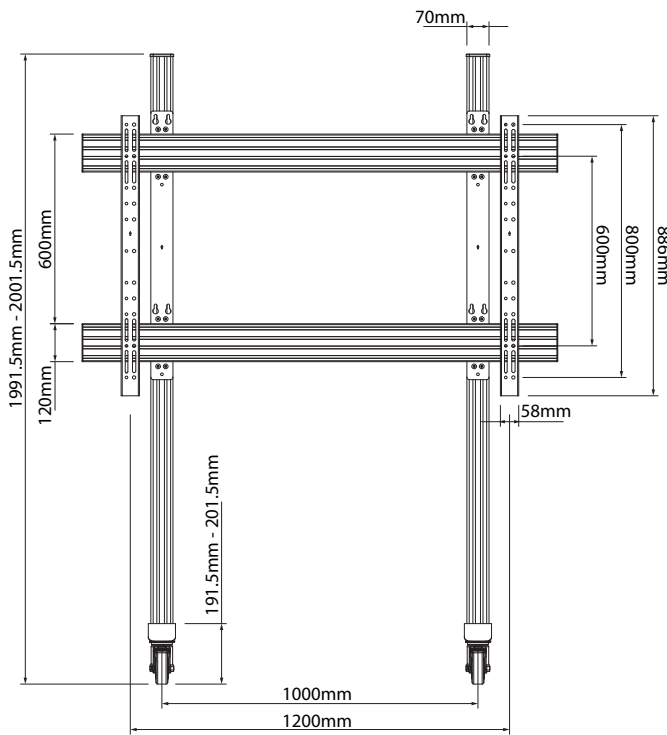

FRONT VIEW

SIDE VIEW

ACCESSORIES AND RELATED PRODUCTS

BT7032 / BT7172 / BT7173 / BT7174

AV Accessory Shelves can be attached directly to a vertical column

BT8390-SA & BT7863

VC Camera Shelf & Adaptor Arm allows VC cameras to be added to the installation

BT9908

Wall Mount for 84" Microsoft® Surface Hub & other interactive displays over 72"

BT8507

Trolley for 55" Microsoft® Surface Hub & other interactive displays up to 65"

SS-V1-BT8508-040618