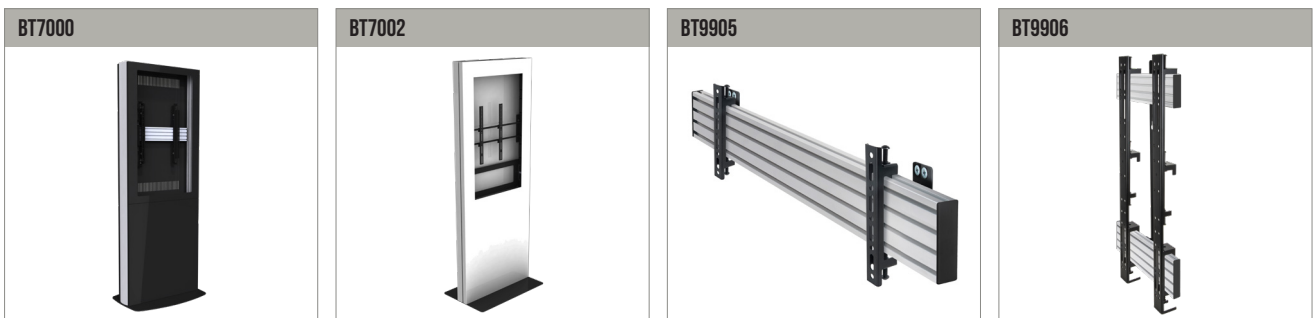

ACCESSORIES AND RELATED PRODUCTS

BT7000
Single Screen Portrait Digital Signage Kiosk

BT7002
Ultra-Slim Portrait Digital Signage Kiosk

BT9905
Ultra-Stretch Signage Wall Mount for landscape mounting stretch screens up to 50kg

BT9906
Ultra-Stretch Signage Wall Mount for portrait mounting stretch screens up to 50kg

SS-V1-BT7007-160419