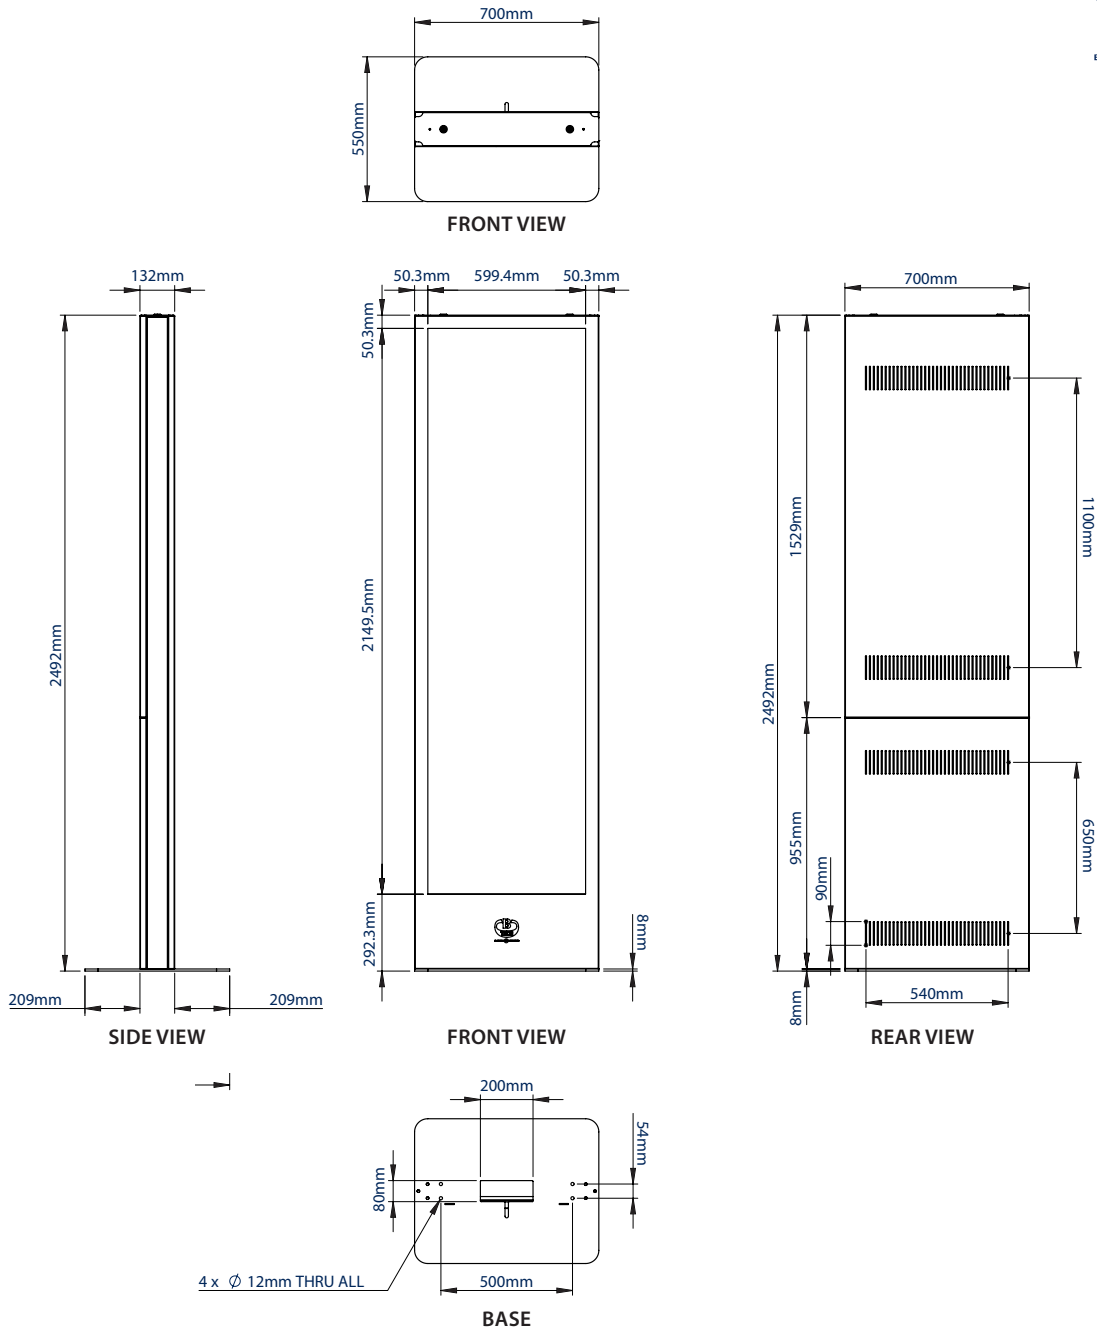

Mounted screen to sit perfectly level and flush with the front opening of the kiosk

Simple 'hook-on' screen installation

Vented rear panels allow airflow to and from the display

Available with your company logo if required

PACKING INFORMATION

COLOUR:	ORDER REF:	EAN CODE:	MASTER CARTON QTY:	INNER CARTON QTY:	MASTER CARTON WEIGHT:	MASTER CARTON CUBE:
Black	BT7007/B	5109318087866	1 (Shipped on Pallet)	0	N/A	N/A
White	BT7007/W	5109318087873	1 (Shipped on Pallet)	0	N/A	N/A