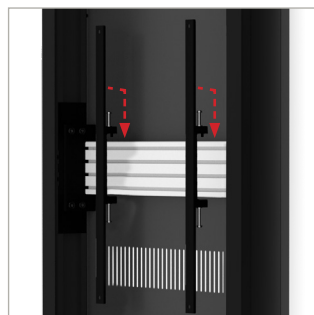

DESIGNED FOR LG 88" STRETCH

BT7007

SINGLE SCREEN DIGITAL SIGNAGE KIOSK FOR LG® 88BH7D

The BT7007 is a display kiosk designed to portrait mount a single LG® 88BH7D digital signage screen. A rigid chassis is fixed to a heavy duty steel base which can be used freestanding or bolted to the floor and is finished stylishly with black or white outer covers. The internal mounting system features parts from our System X range, allowing the mounted screen to sit perfectly level and flush with the front opening of the kiosk.

SPECIFICATION

Suitable for screens	88" Ultra-Stretch screens
Max load	50kg
VESA® and non-VESA fixings:	200 x 200 up to 600 x 400
Kiosk dimensions	W: 700mm D: 132mm H: 2492mm
Colour	Black or White

FEATURES

- Portrait mount designed for use with the LG 88BH7D 88", 32:9 Ultra-Stretch Signage display
- High-end aesthetic quality with a premium satin finish
- Integrated cable management
- 5mm thick heavy duty steel base
- Can be used freestanding or bolted to the floor
- Lockable top panel helps prevent unauthorised removal of the screen
- Removable front and rear panels for easy installation and maintenance
- Vented rear panels allow airflow to and from the display
- Simple 'hook-on' screen installation
- Kiosks can be branded with your company logo if required
- For indoor use only

Mounted screen to sit perfectly level and flush with the front opening of the kiosk

Simple 'hook-on' screen installation

Vented rear panels allow airflow to and from the display

Available with your company logo if required