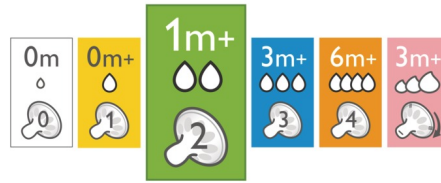

Highlights

Natural latch on

The wide breast shaped nipple promotes a natural latch on similar to the breast, making it easy for your baby to combine breast and bottle feeding.

Ultra soft nipple

The nipple has an ultra soft texture, designed to mimic the feel of the breast.

Flexible spiral design

Flexible spiral design, combined with our unique comfort petals to create a flexible nipple, allowing for a more natural feed without nipple collapse.

Anti-colic valve technology

Our unique anti-colic valve technology was designed to reduce colic and discomfort, by venting air away from your baby's tummy.

Choosing the right nipple

The Philips Avent Natural range offers different nipple softness and increasing flow rates for every development stage of your baby.

Ergonomic shape

Due to the unique shape, the bottle is easy to hold and grip in any direction for maximum comfort, even for baby's tiny hands.